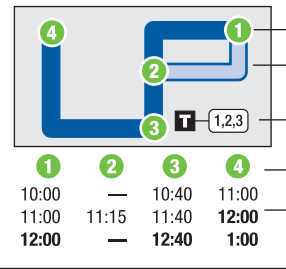

INSTRUCTIONS

1 The bus stops at this location at listed times. See times listed below the matching symbol in the timetable.

1,2,3 Only certain trips operate along this portion of the route. See the schedule for trips that provide service here.