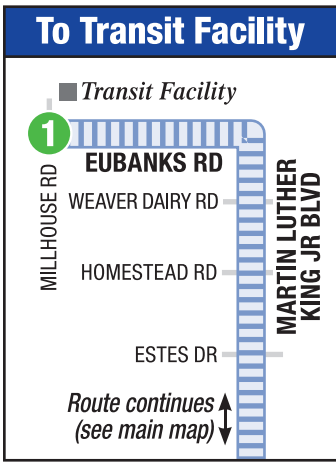

ROUTE RU

WEEKDAY: UNC Campus