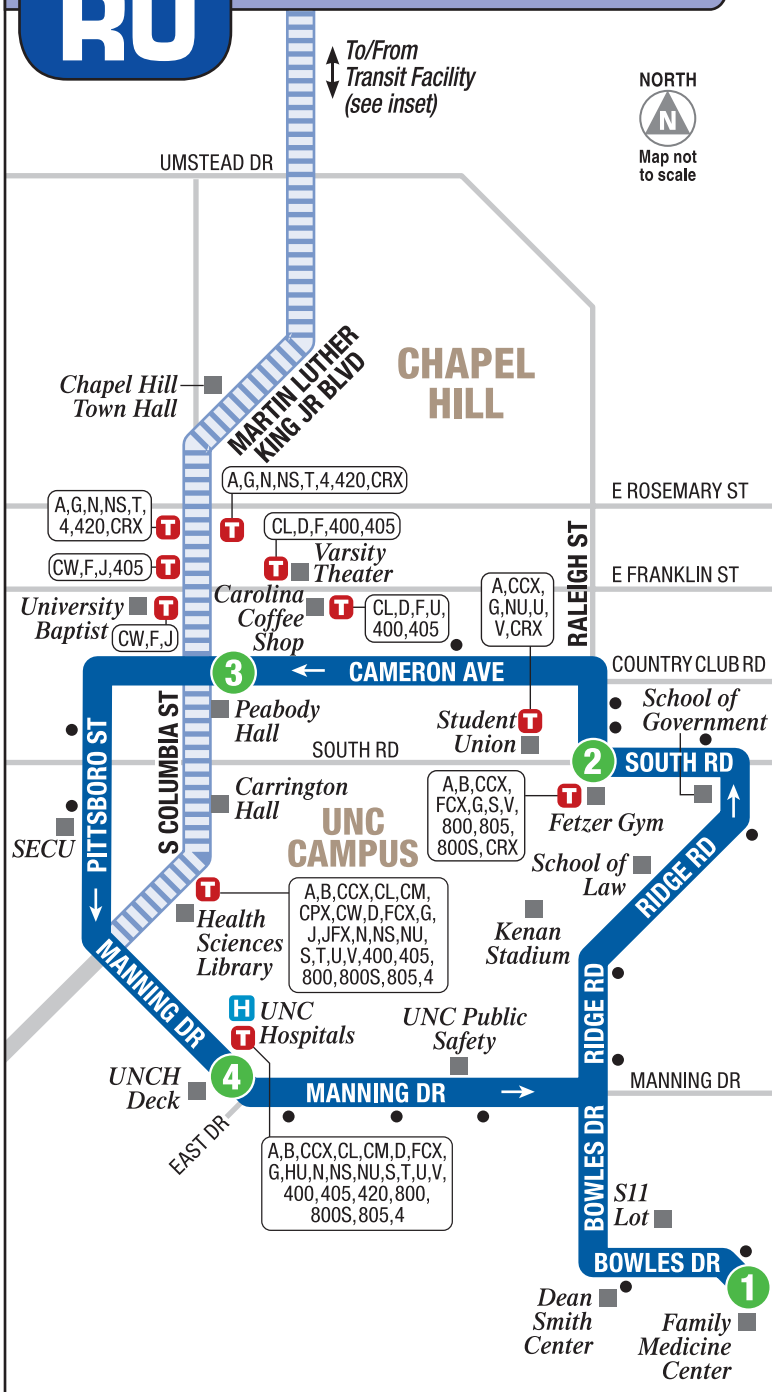

ROUTE RU

WEEKDAY: UNC Campus