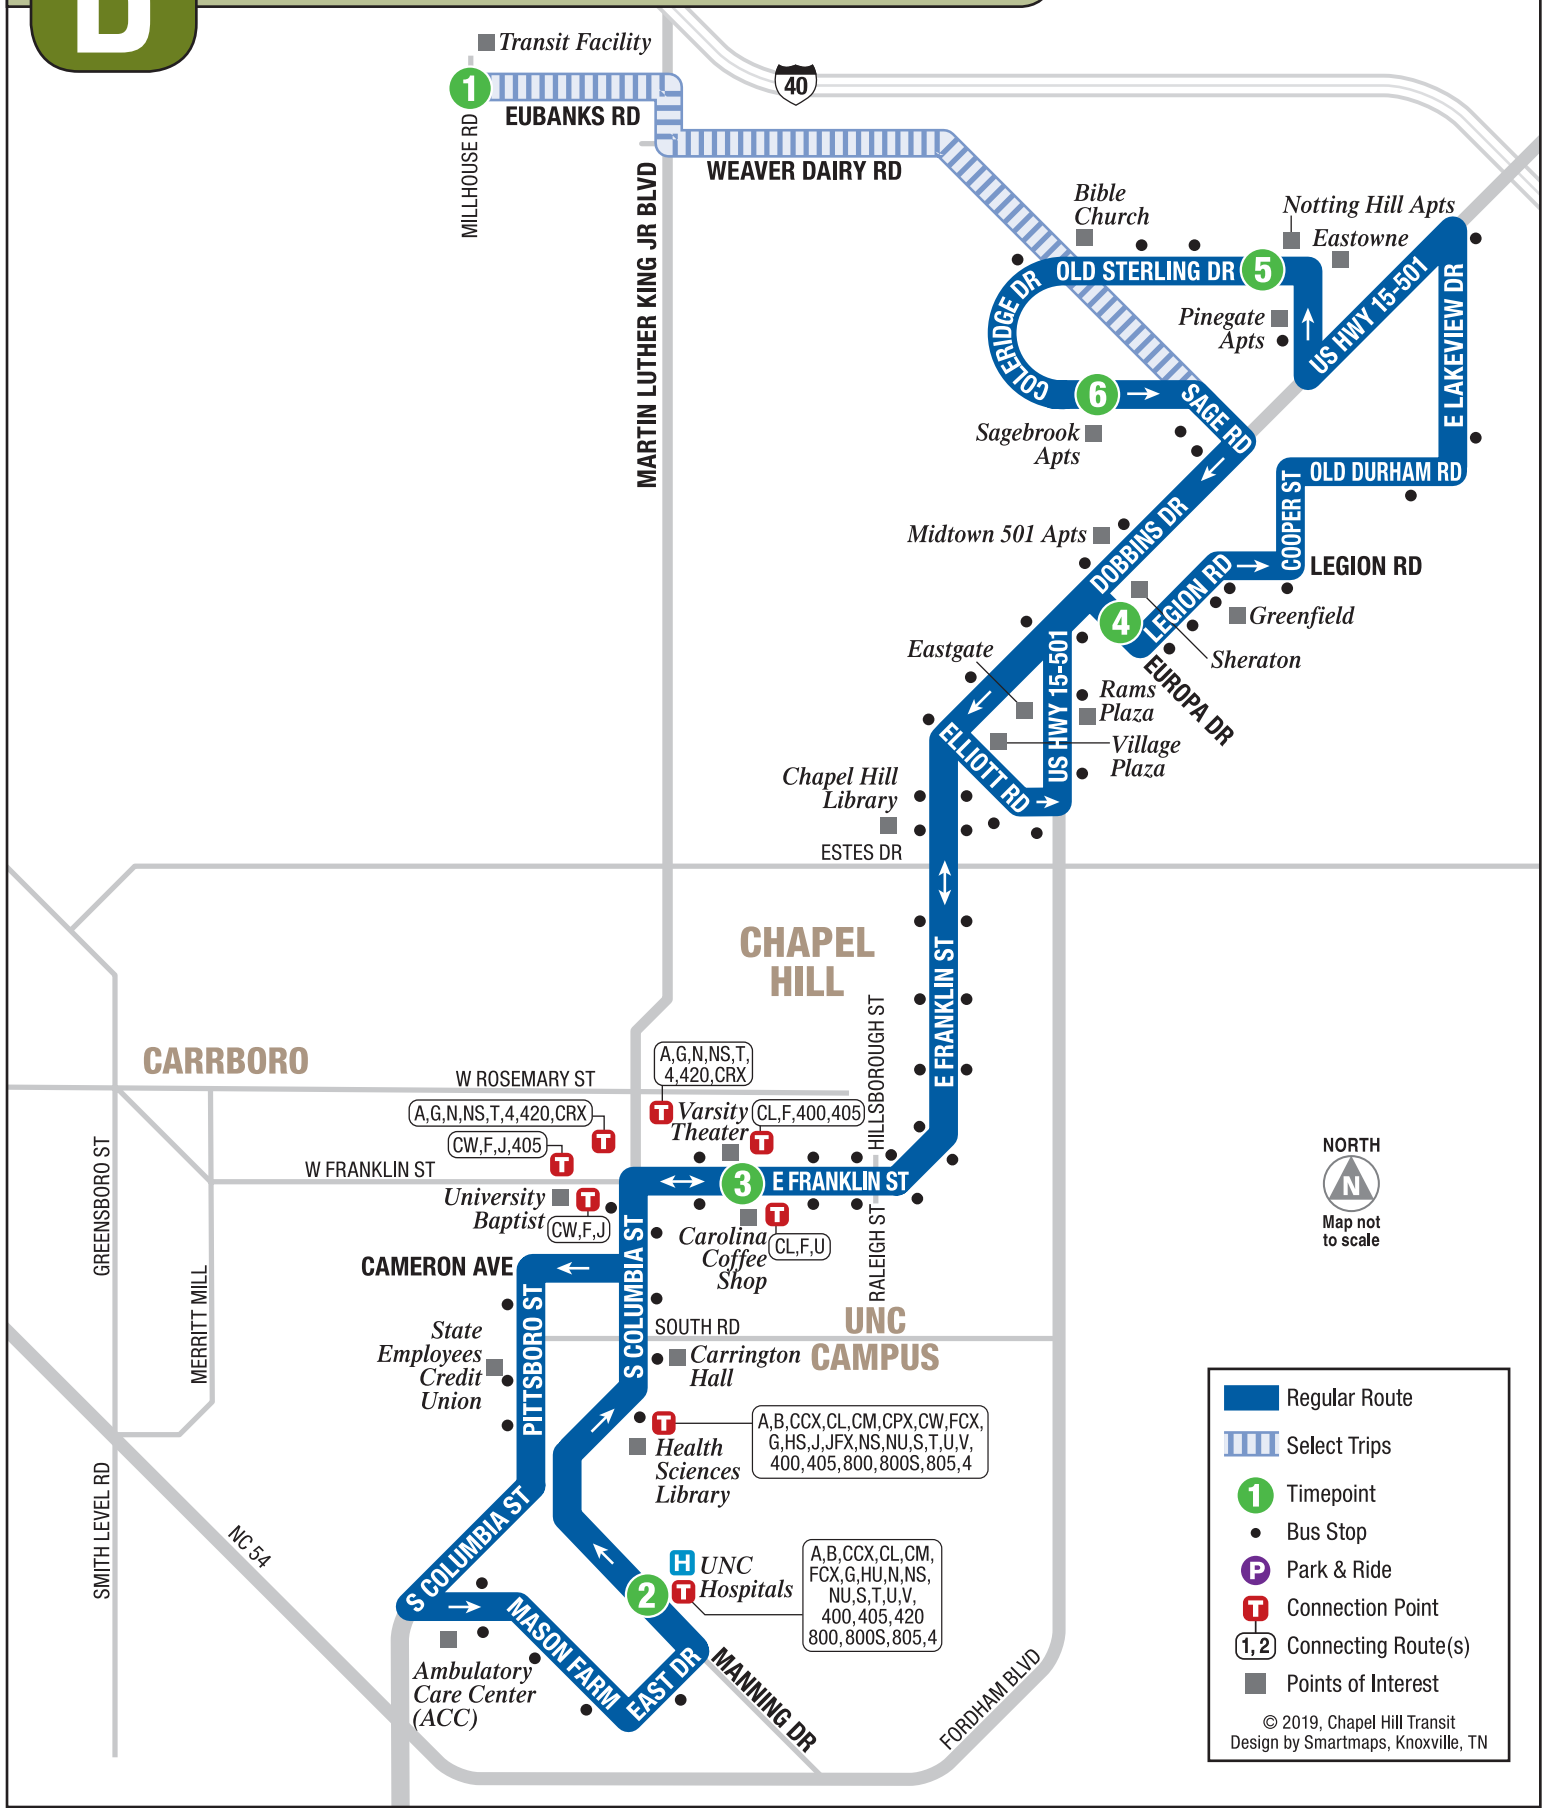

ROUTE D

UNC Hospitals / Franklin Street / Eastowne

ROUTE D SCHEDULE

Stop #	Transit Facility ① 3217	Manning Dr at UNC Hospitals ② 3239	E Franklin St at Carolina Coffee Shop ③ 3427	Europa Dr at Duck Pond ④ 3128	Old Sterling Rd at Eastowne Dr ⑤ 3292	Coleridge Dr at Sage Rd ⑥ 3286	E Franklin St at Varsity Theater ③ 3439	Manning Dr at UNCH Parking Deck ② 3238	Transit Facility ① 3217
AM	6:12 *	—	—	—	6:27	6:31	6:47	6:55	—
	6:27 *	—	—	—	6:42	6:46	7:02	7:10	—
	6:42 *	—	—	—	6:57	7:01	7:17	7:25	—
	6:57 *	—	—	—	7:12	7:16	7:32	7:40	—
	7:12 *	—	—	—	7:27	7:31	7:47	7:55	—
	—	6:55	7:05	7:22	7:42	7:46	8:02	8:10	—
	—	7:10	7:20	7:37	7:57	8:01	8:17	8:25	—
	—	7:25	7:35	7:52	8:12	8:16	8:32	8:40	—
	—	7:40	7:50	8:07	8:27	8:31	8:47	8:55	—
	—	7:55	8:05	8:22	8:42	8:46	9:02	9:10	—
	—	8:10	8:20	8:37	8:57	9:01	9:17	9:25	—
	—	8:25	8:35	8:52	9:12	9:16	9:32	9:40	—
PM	—	8:40	8:50	9:07	9:27	9:31	9:47	9:55	—
	—	8:55	9:05	9:22	9:42	9:46	10:02	10:10	—
	—	9:10	9:20	9:37	9:57	10:01	10:17	10:25	—
	—	9:25	9:35	9:52 *	—	—	—	—	10:17
	—	9:40	9:50	10:07	10:27	10:31	10:47	10:55	—
	—	9:55	10:05	10:22 *	—	—	—	—	10:47
	—	10:10	10:20	10:37	10:57	11:01	11:17	11:25	—
	—	10:25	10:35	10:52 *	—	—	—	—	11:17
	—	10:55	11:02	11:12	11:27	11:31	11:47	11:55	—
	—	11:25	11:32	11:42	11:57	12:01	12:17	12:25	—
	—	11:55	12:02	12:12	12:27	12:31	12:47	12:55	—
	—	12:25	12:32	12:42	12:57	1:01	1:17	1:25	—
—	12:55	1:02	1:12	1:27	1:31	1:47	1:55	—	
—	1:25	1:32	1:42	1:57	2:01	2:17	2:25	—	
—	1:55	2:02	2:12	2:27	2:31	2:47	2:55	—	
—	2:25	2:32	2:42	2:57	3:01	3:17	3:25	—	
—	2:55	3:02	3:12	3:27	3:31	3:47	3:55	—	
—	3:10	3:20	3:37	3:57	4:01	4:17	4:25	—	
—	3:25	3:35	3:52	4:12	4:16	4:32	4:40	—	
—	3:40	3:50	4:07	4:27	4:31	4:47	4:55	—	
—	3:55	4:05	4:22	4:42	4:46	5:02	5:10	—	
—	4:10	4:20	4:37	4:57	5:01	5:17	5:25	—	
—	4:25	4:35	4:52	5:12	5:16	5:32	5:40	—	
—	4:40	4:50	5:07	5:27	5:31	5:47	5:55	—	
—	4:55	5:05	5:22	5:42	5:46	6:02	6:10	—	
—	5:10	5:20	5:37	5:57	6:01	6:17	6:25	—	
—	5:25	5:35	5:52	6:12	6:16	6:32	6:40	—	
—	5:40	5:50	6:07	6:27	6:31	6:47	6:55	—	
—	5:55	6:05	6:22	6:42	6:46	7:02	7:10	—	
—	6:10	6:20	6:37	6:57	7:01	7:17	7:25	—	
—	6:25	6:35	6:52 *	—	—	—	—	7:17	
—	6:40	6:50	7:07	7:27	7:31	7:47	7:55 *	—	
—	6:55	7:05	7:22 *	—	—	—	—	7:47	
—	7:10	7:20	7:37	7:57	8:01	8:17	8:25	—	
—	7:25	7:35	7:52 *	—	—	—	—	8:17	
—	7:55	8:02	8:12	8:22 *	8:31	8:47	8:55	—	
—	8:25	8:32	8:42 *	—	—	—	—	9:07	
—	8:55	9:02	9:12 *	—	—	—	—	9:37	

* Bus travels to/from Transit Facility via Weaver Dairy Rd, Martin Luther King Jr Blvd, and Eubanks Rd.

INSTRUCTIONS

1 The bus stops at this location at listed times. See times listed below the matching symbol in the timetable.

Blue Line Only certain trips operate along this portion of the route. See the schedule for trips that provide service here.

T Transfer point. Shows where bus intersects with other CHT routes available for transfer. GoTriangle (Routes 400, 405, 420, 800, CRX) and PART (Route 4) also serve some transfer points.

1, 2, 3 The bus stops at the times listed below the numbered symbol. Light times are A.M.; bold times are P.M.

The timetable shows when the bus is scheduled to depart. Actual times may vary due to traffic, weather conditions, or unforeseen events. Arrive at the bus stop 3-4 minutes early to avoid missing the bus.

①	②	③	④
10:00	—	10:40	11:00
11:00	11:15	11:40	12:00
12:00	—	12:40	1:00