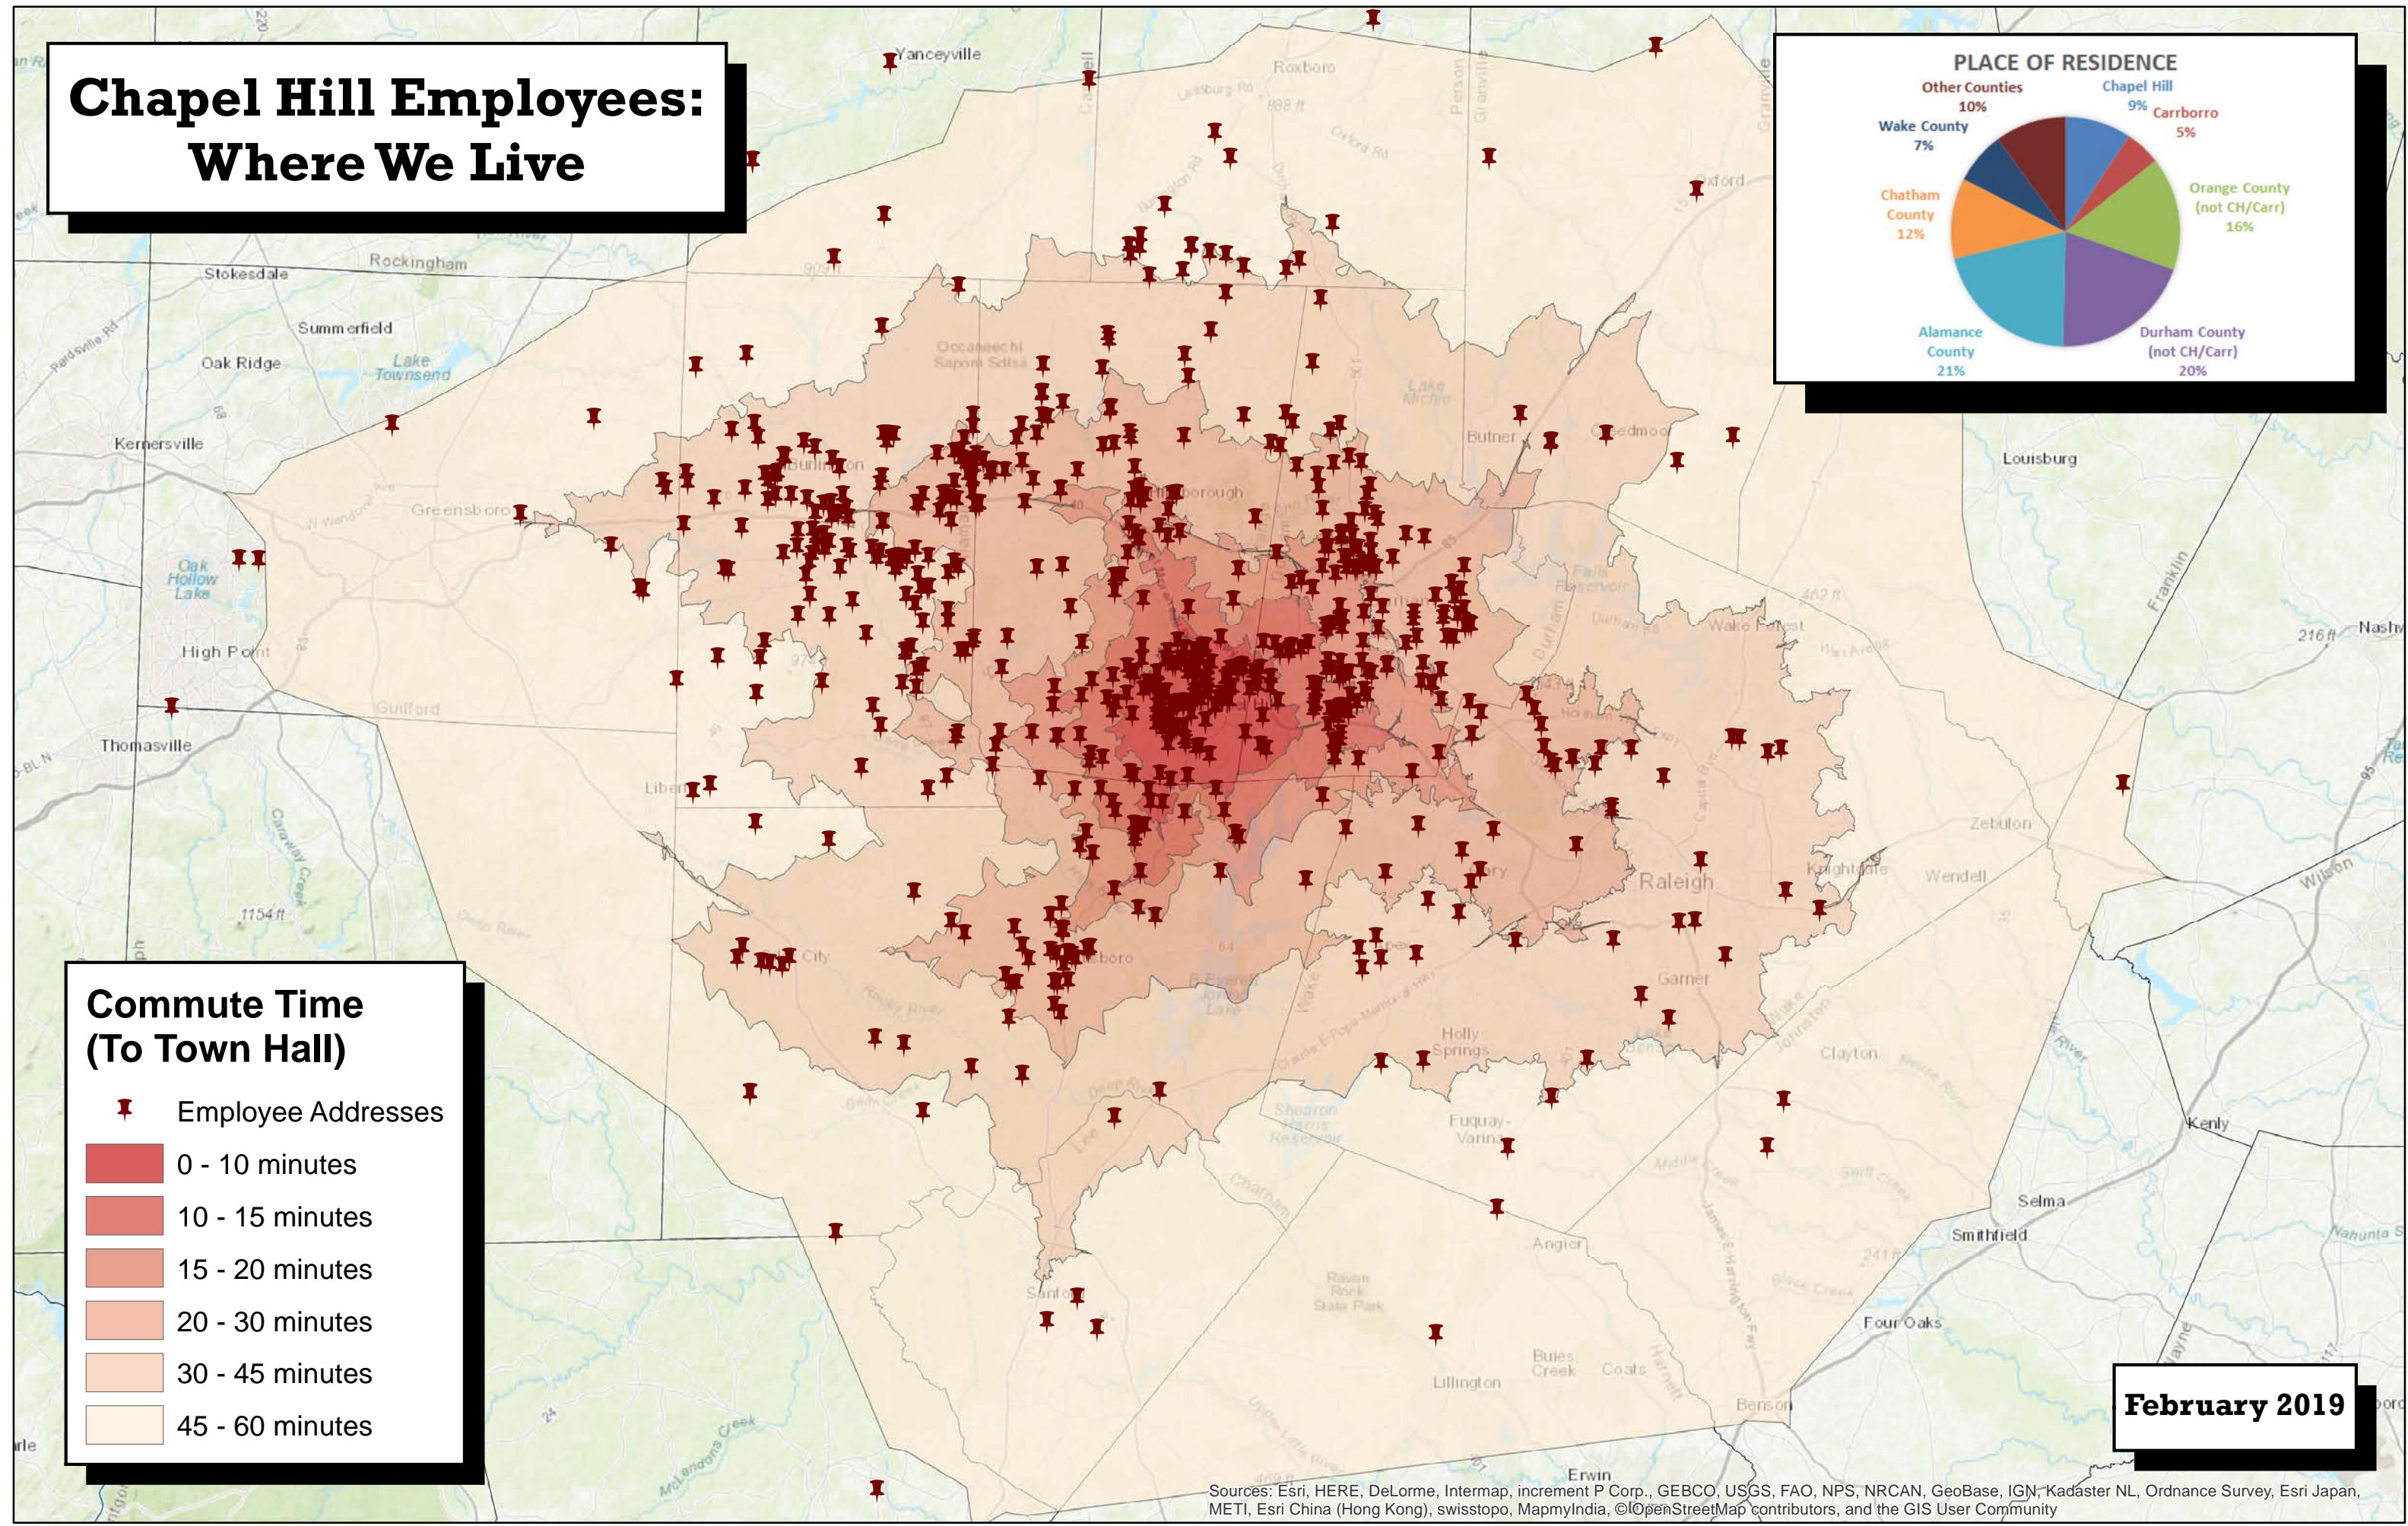

Chapel Hill Employees: Where We Live

Commute Time (To Town Hall)

February 2019

Sources: Esri, HERE, DeLorme, Intermap, increment P Corp., GEBCO, USGS, FAO, NPS, NRCAN, GeoBase, IGN, Kadaster NL, Ordnance Survey, Esri Japan, METI, Esri China (Hong Kong), swisstopo, MapmyIndia, ©OpenStreetMap contributors, and the GIS User Community