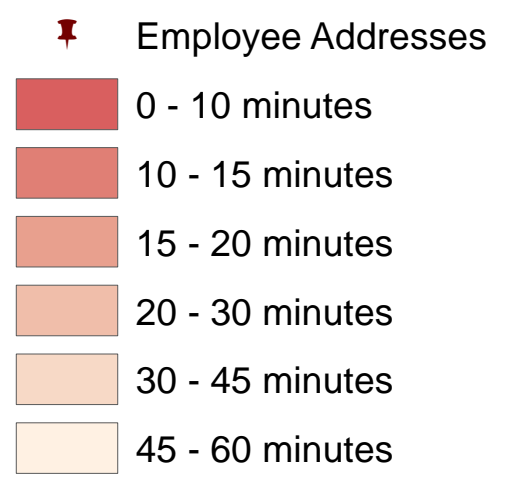

Chapel Hill Employees: Where We Live

Commute Time (To Town Hall)

February 2019

Sources: Esri, HERE, DeLorme, Intermap, increment P Corp., GEBCO, USGS, FAO, NPS, NRCAN, GeoBase, IGN, Kadaster NL, Ordnance Survey, Esri Japan, METI, Esri China (Hong Kong), swisstopo, MapmyIndia, ©OpenStreetMap contributors, and the GIS User Community