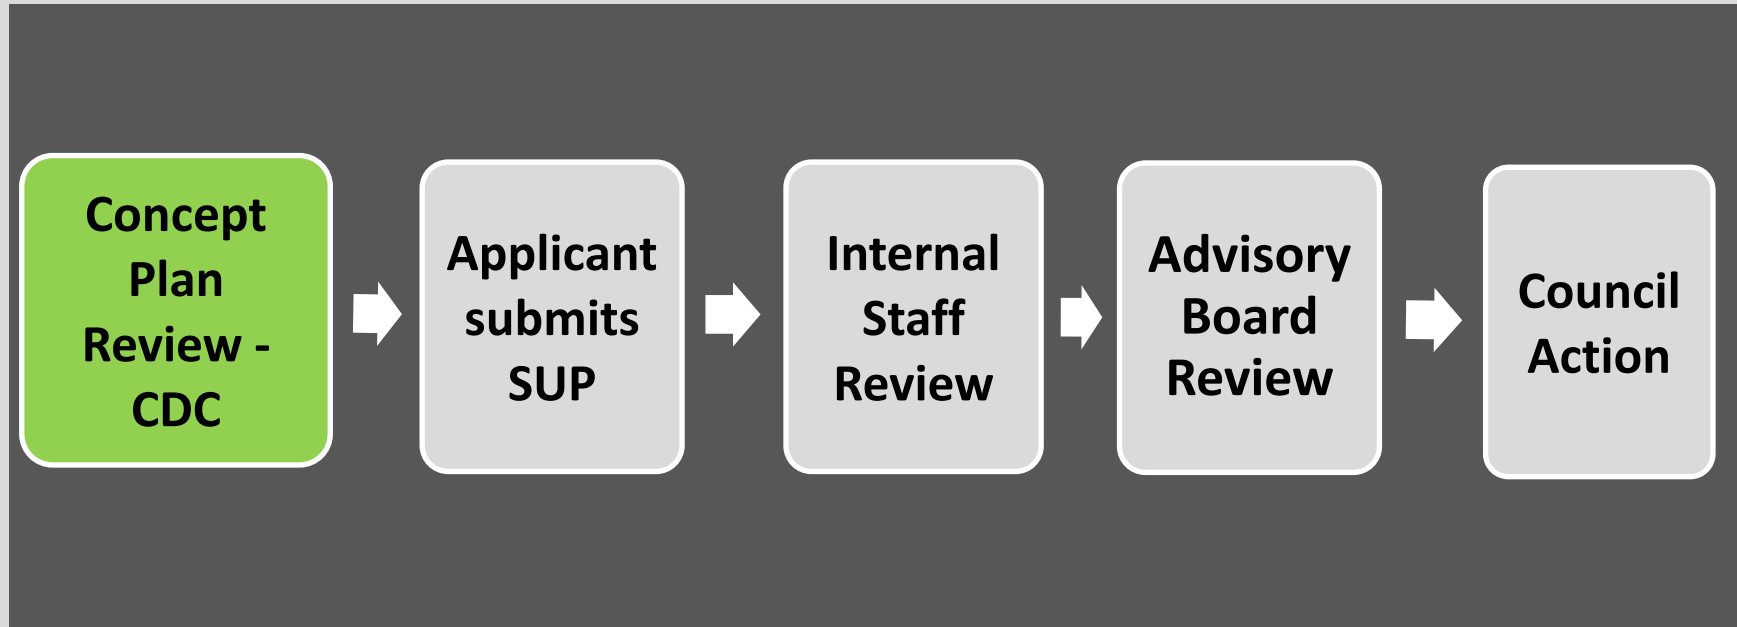

Chapel Hill  
Cooperative Preschool –  
Parking Lot Expansion  
Concept Plan  
**Community Design Commission**  
**September 26, 2017**

# SUP Process