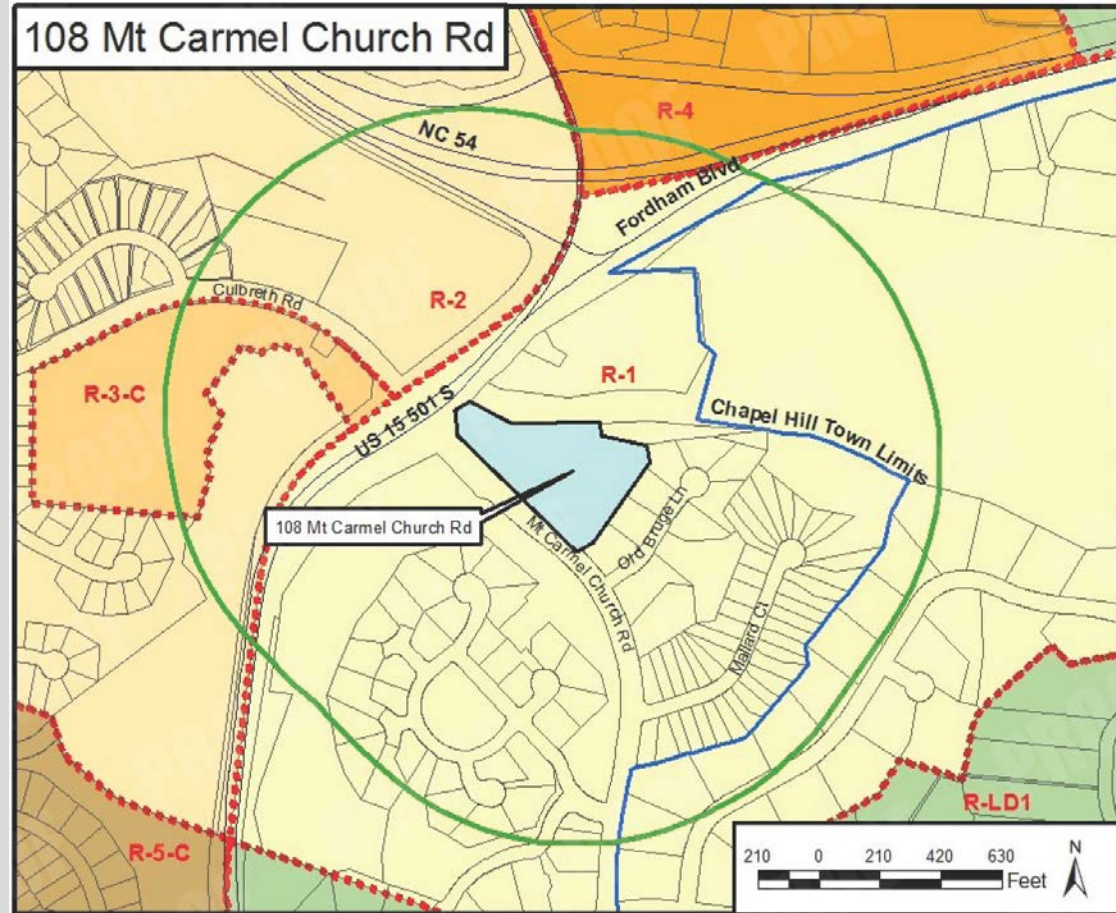

Chapel Hill  
Cooperative Preschool –  
Parking Lot Expansion  
Concept Plan  
**Community Design Commission**  
**September 26, 2017**

## Area Map

# Aerial Map