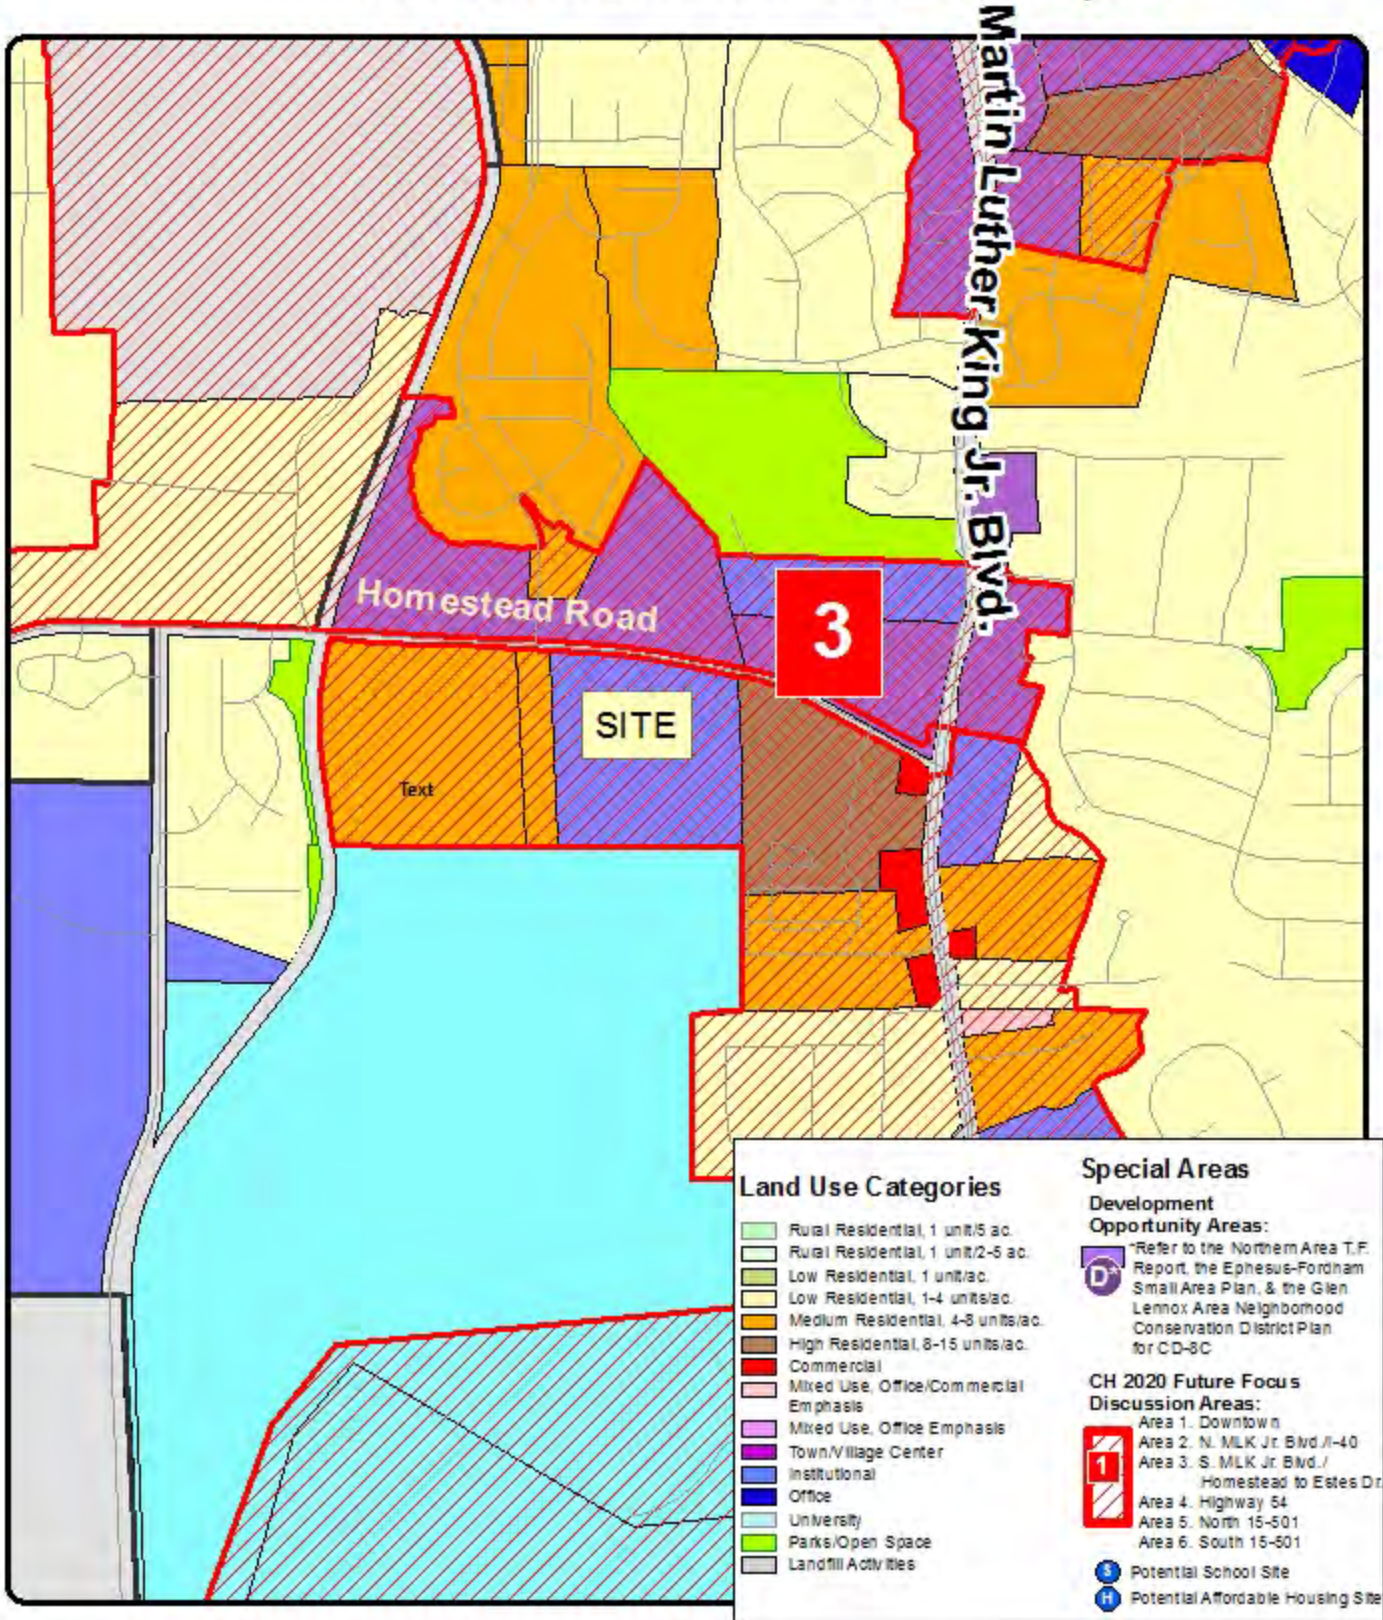

Excerpt from Chapel Hill 2020 Land Use Plan Southern Orange County Government Services Campus