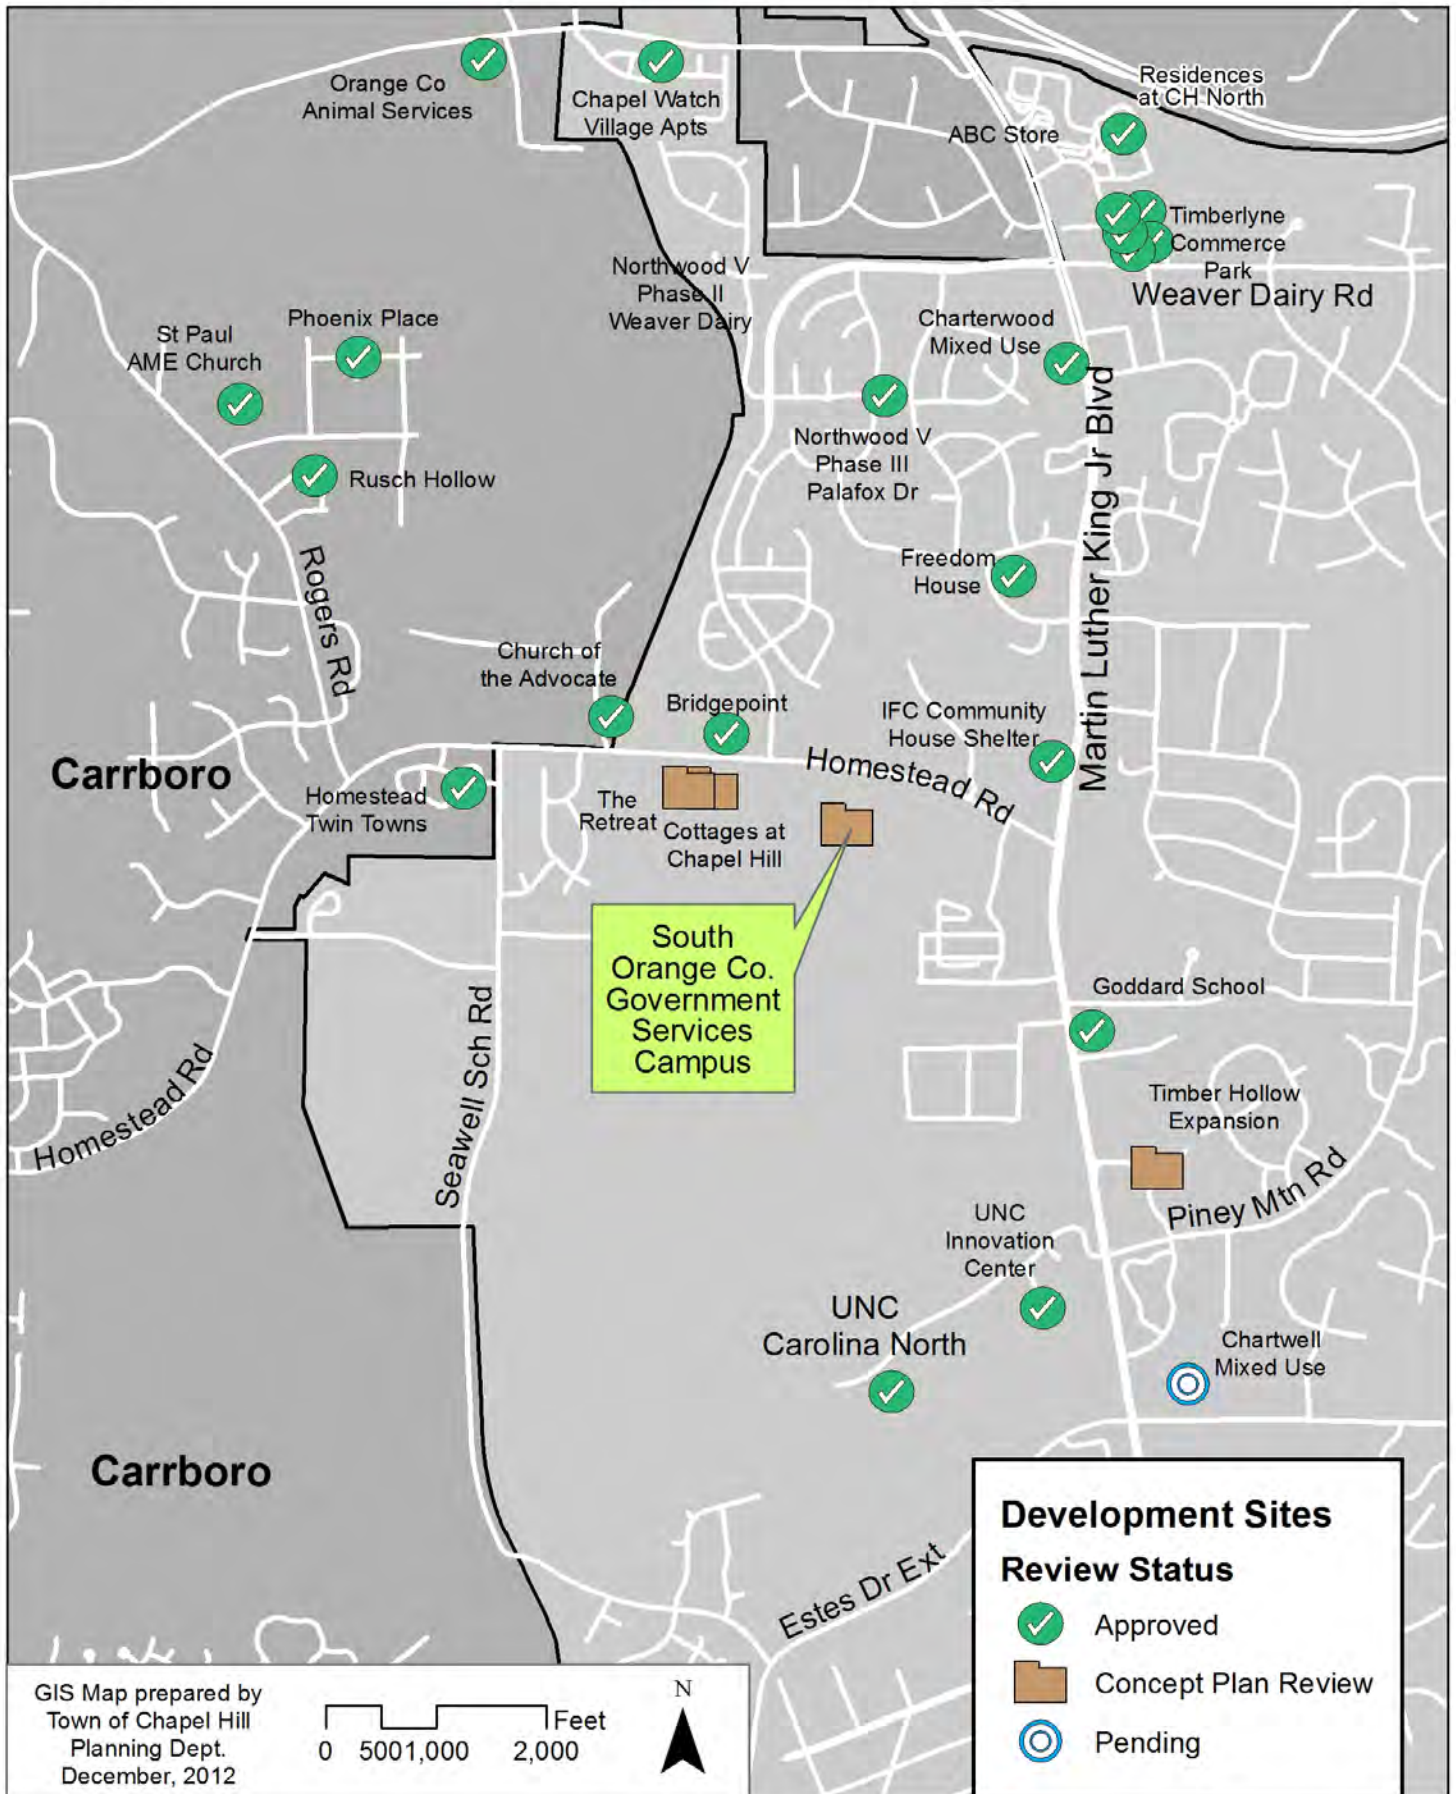

South Orange County Government Services Campus Development Activity Context Map

GIS Map prepared by
Town of Chapel Hill
Planning Dept.
December, 2012

0 500 1,000 2,000 Feet

Development Sites

Review Status

- Approved
- Concept Plan Review
- Pending