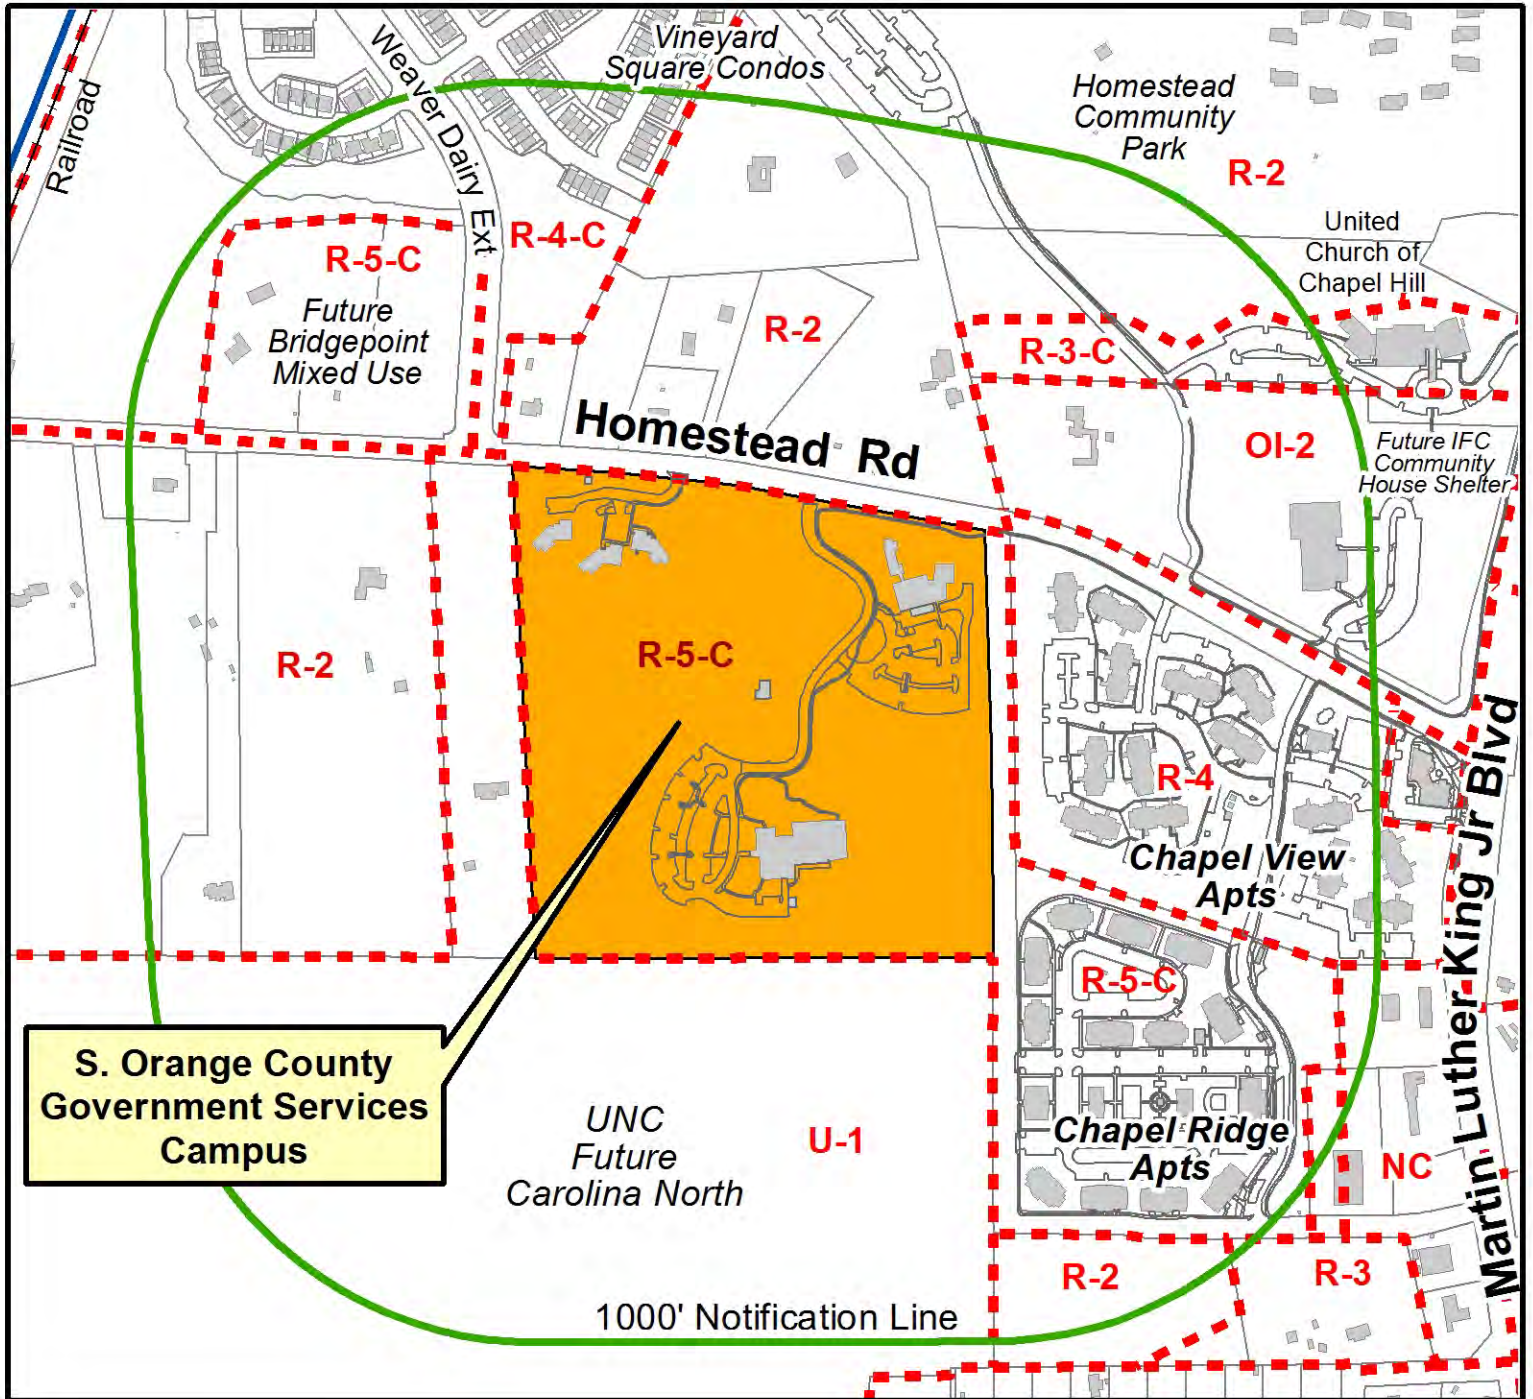

# Area Map Southern Orange County Government Services Campus

- Southern Orange County Government Services Campus
- Structures
- R-1
- R-4

GIS Map prepared by  
Town of Chapel Hill  
Planning Department  
October, 2012

# Aerial Map

## Concept Plan: Southern Orange County Government Services Campus

GIS Map prepared by  
Town of Chapel Hill  
Planning Department  
February, 2012

# South Orange County Government Services Campus Development Activity Context Map

GIS Map prepared by  
Town of Chapel Hill  
Planning Dept.  
December, 2012

0 500 1,000 2,000 Feet