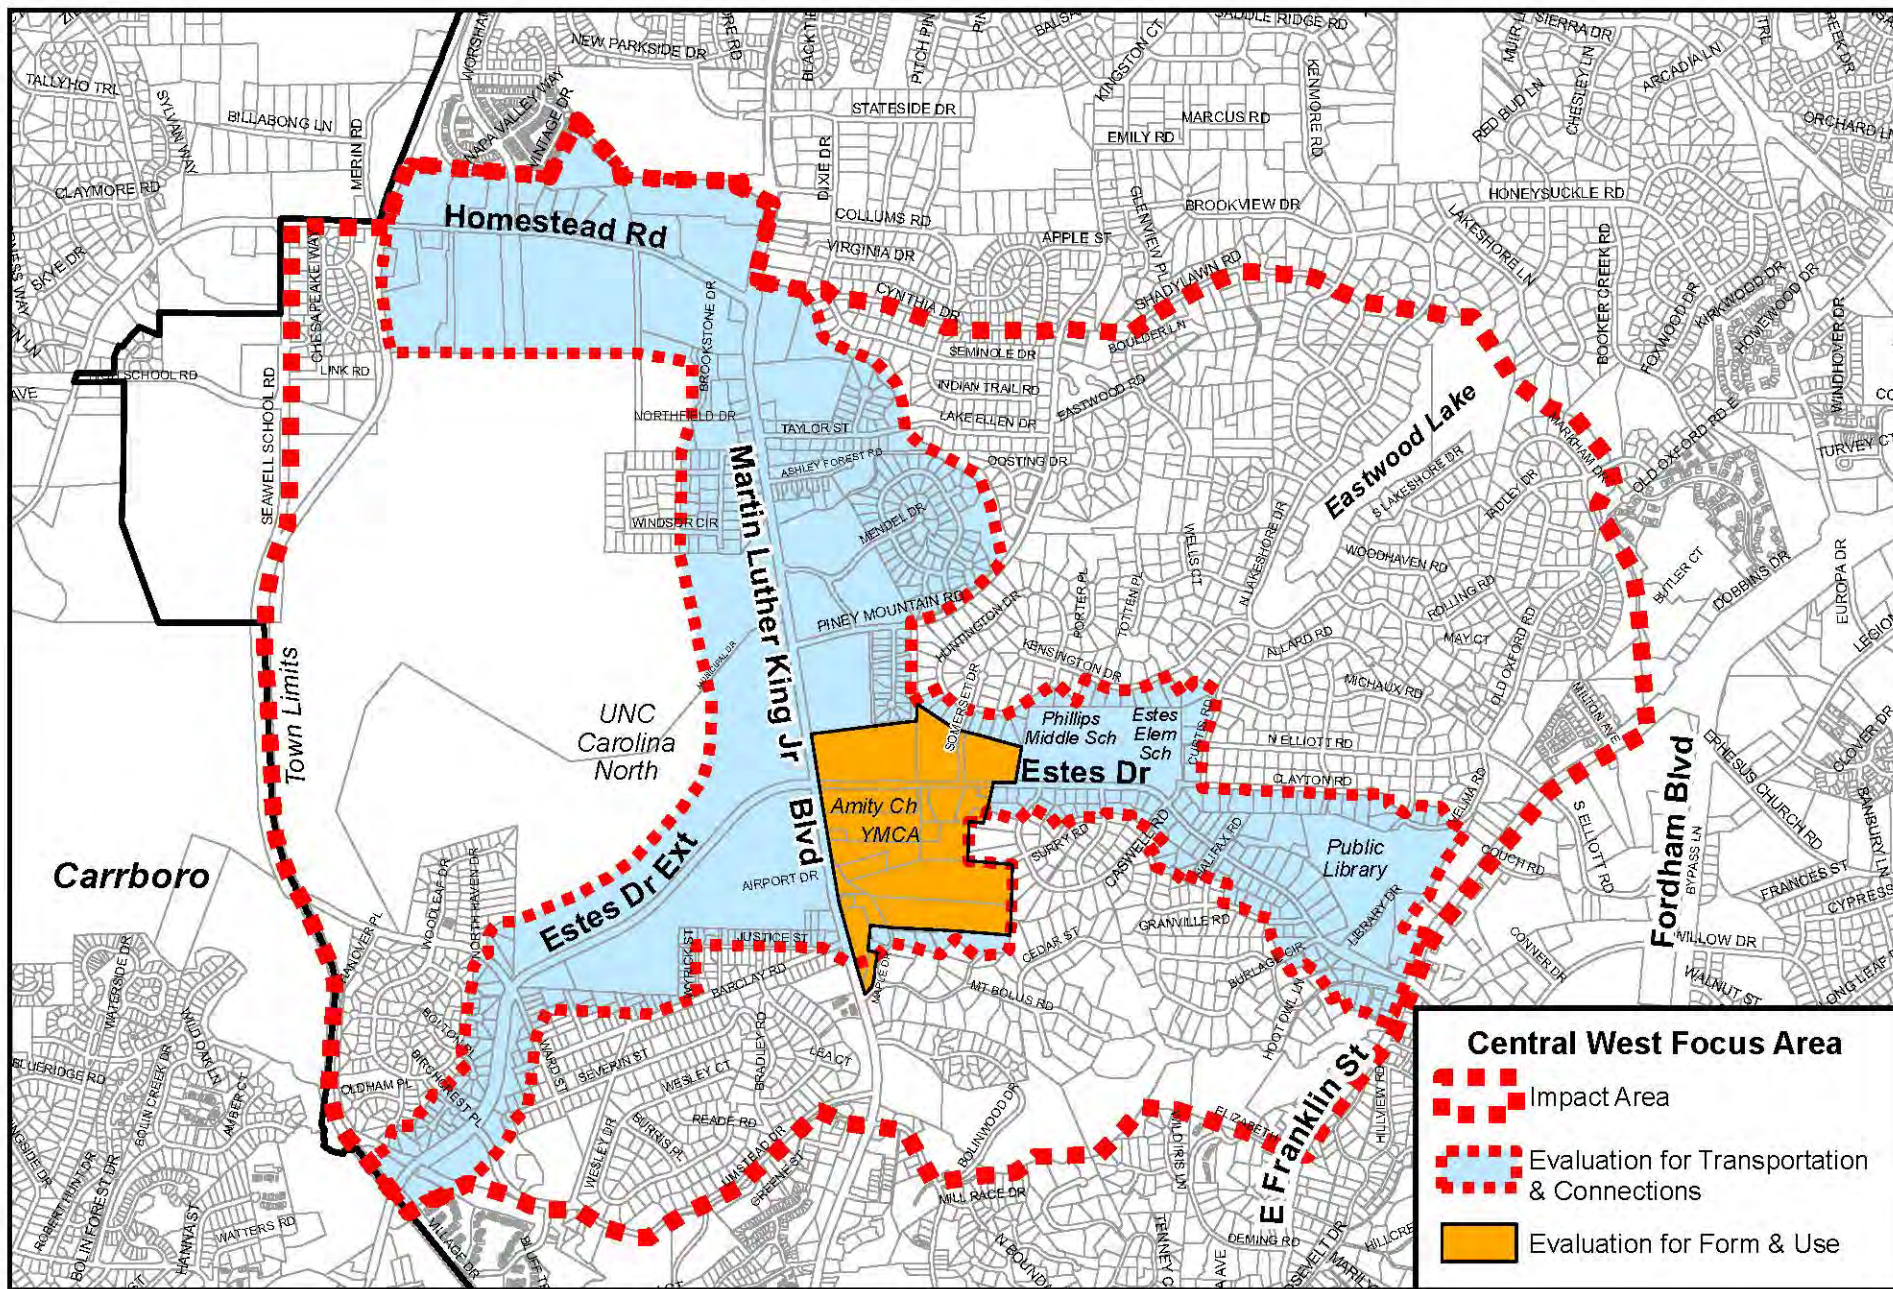

# Aerial Map

## Concept Plan: Southern Orange County Government Services Campus

GIS Map prepared by  
Town of Chapel Hill  
Planning Department  
February, 2012

# Central West Focus Area Boundaries

Adopted by Town Council on October 24, 2012