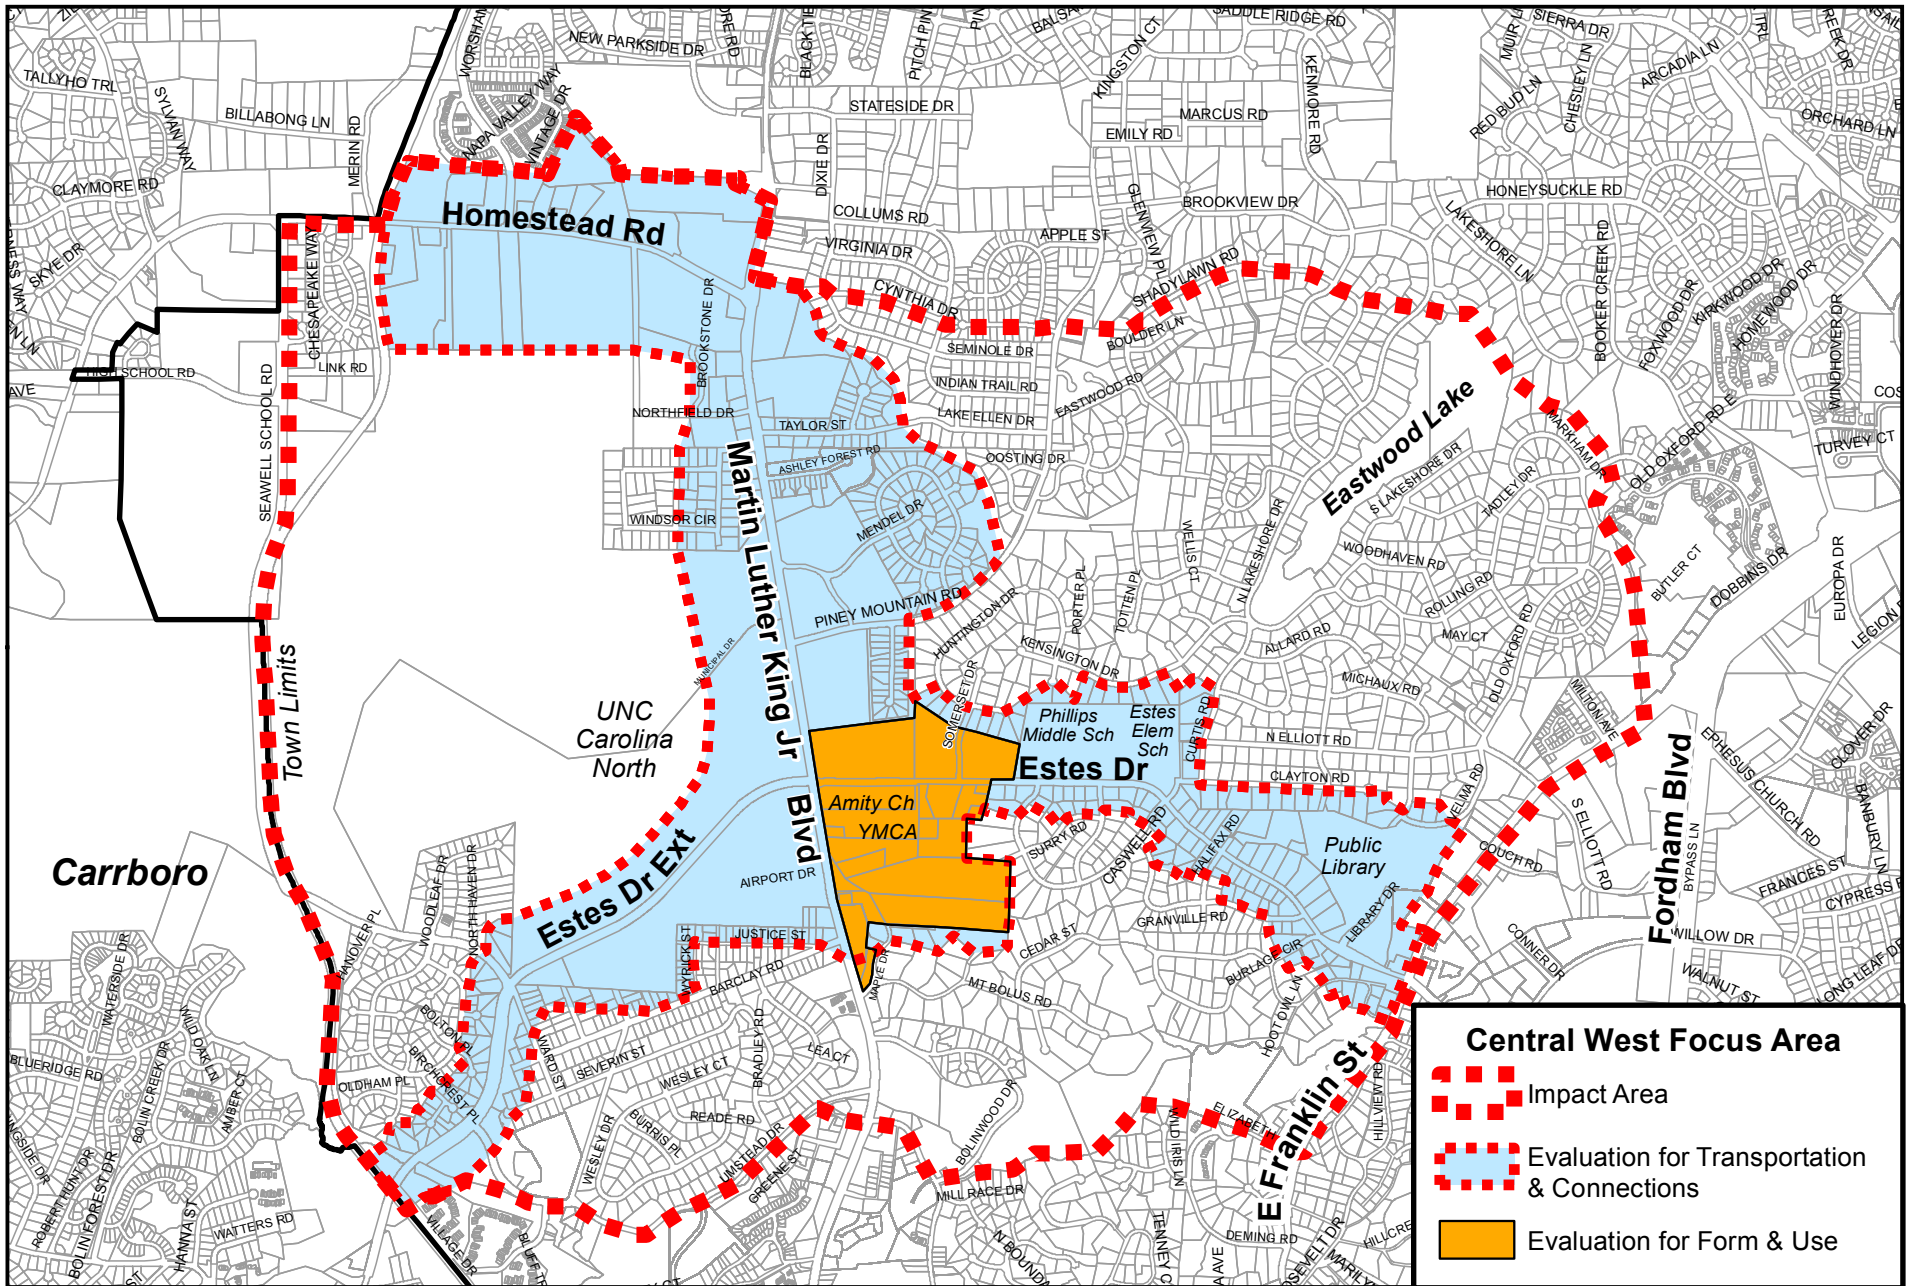

Central West Focus Area Boundaries

Adopted by Town Council on October 24, 2012

Central West Focus Area

- Impact Area
- Evaluation for Transportation & Connections
- Evaluation for Form & Use