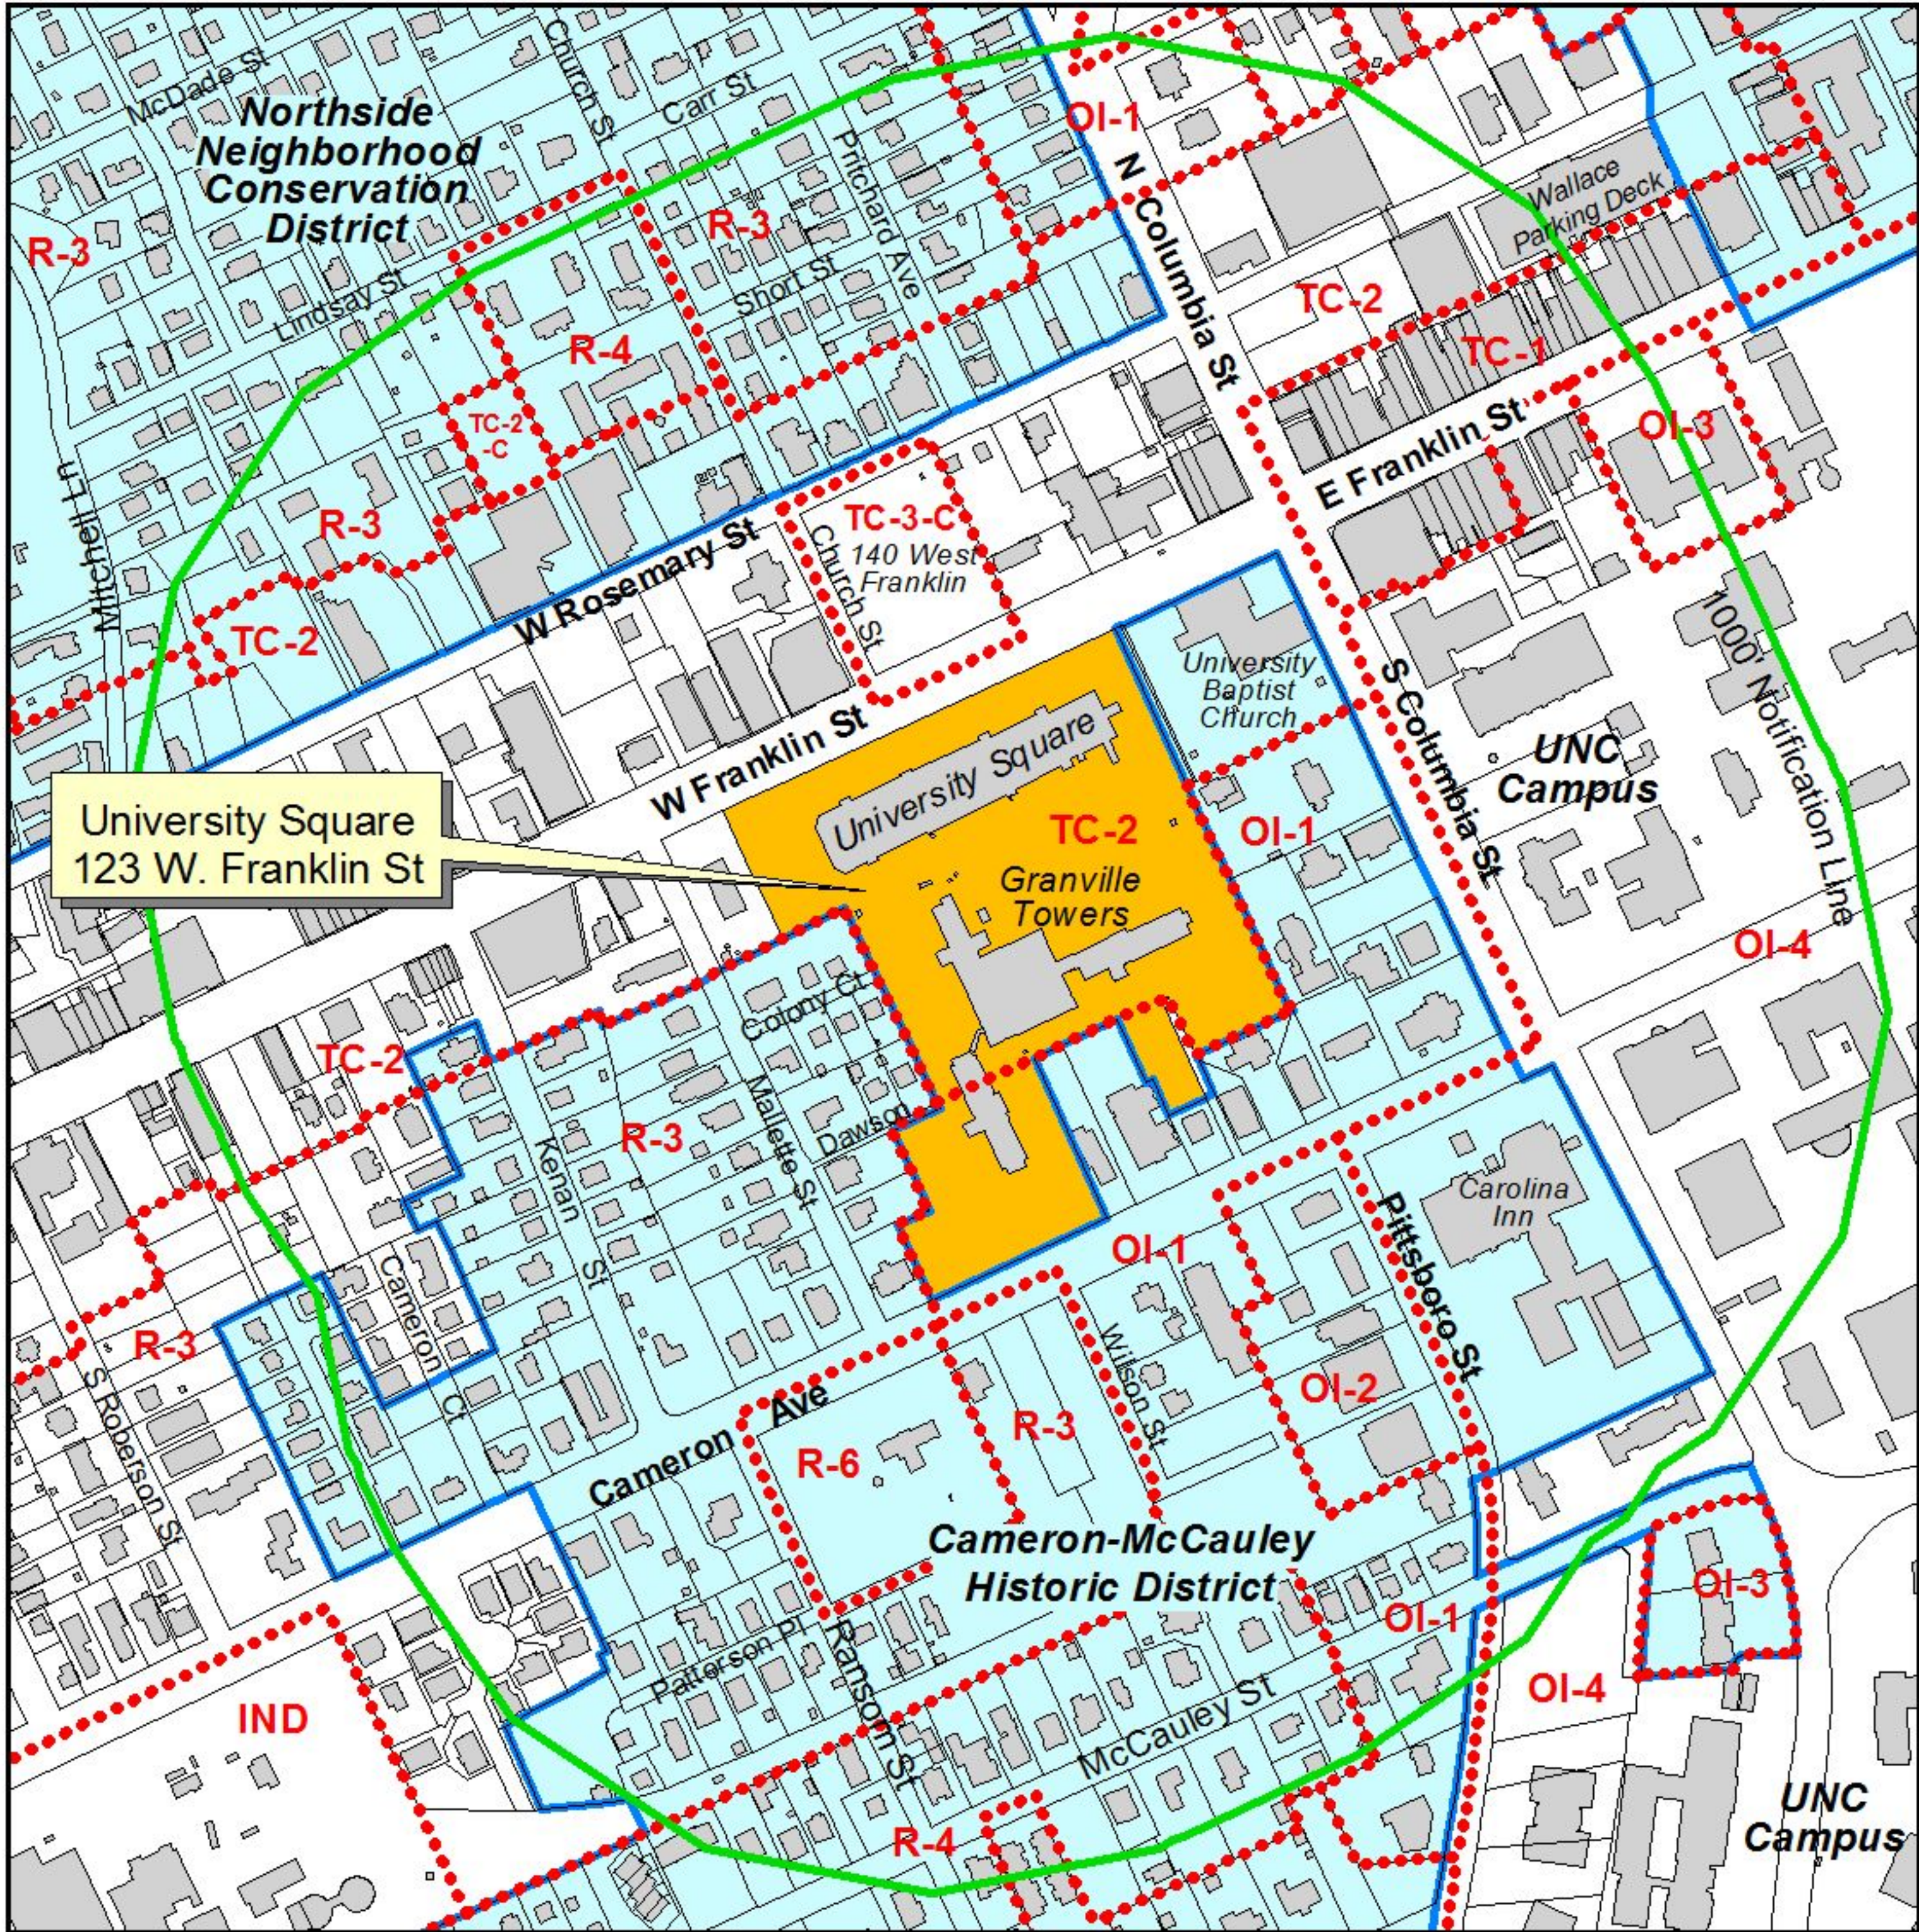

# University Square 123 West Franklin St.

University Square  
123 W. Franklin St

 University Square, 123 West Franklin St.

 Existing Zoning

 Neighborhood Conservation & Historic Districts

200 0 200 400 Feet

GIS Map prepared by  
Town of Chapel Hill  
Planning Department  
October, 2010