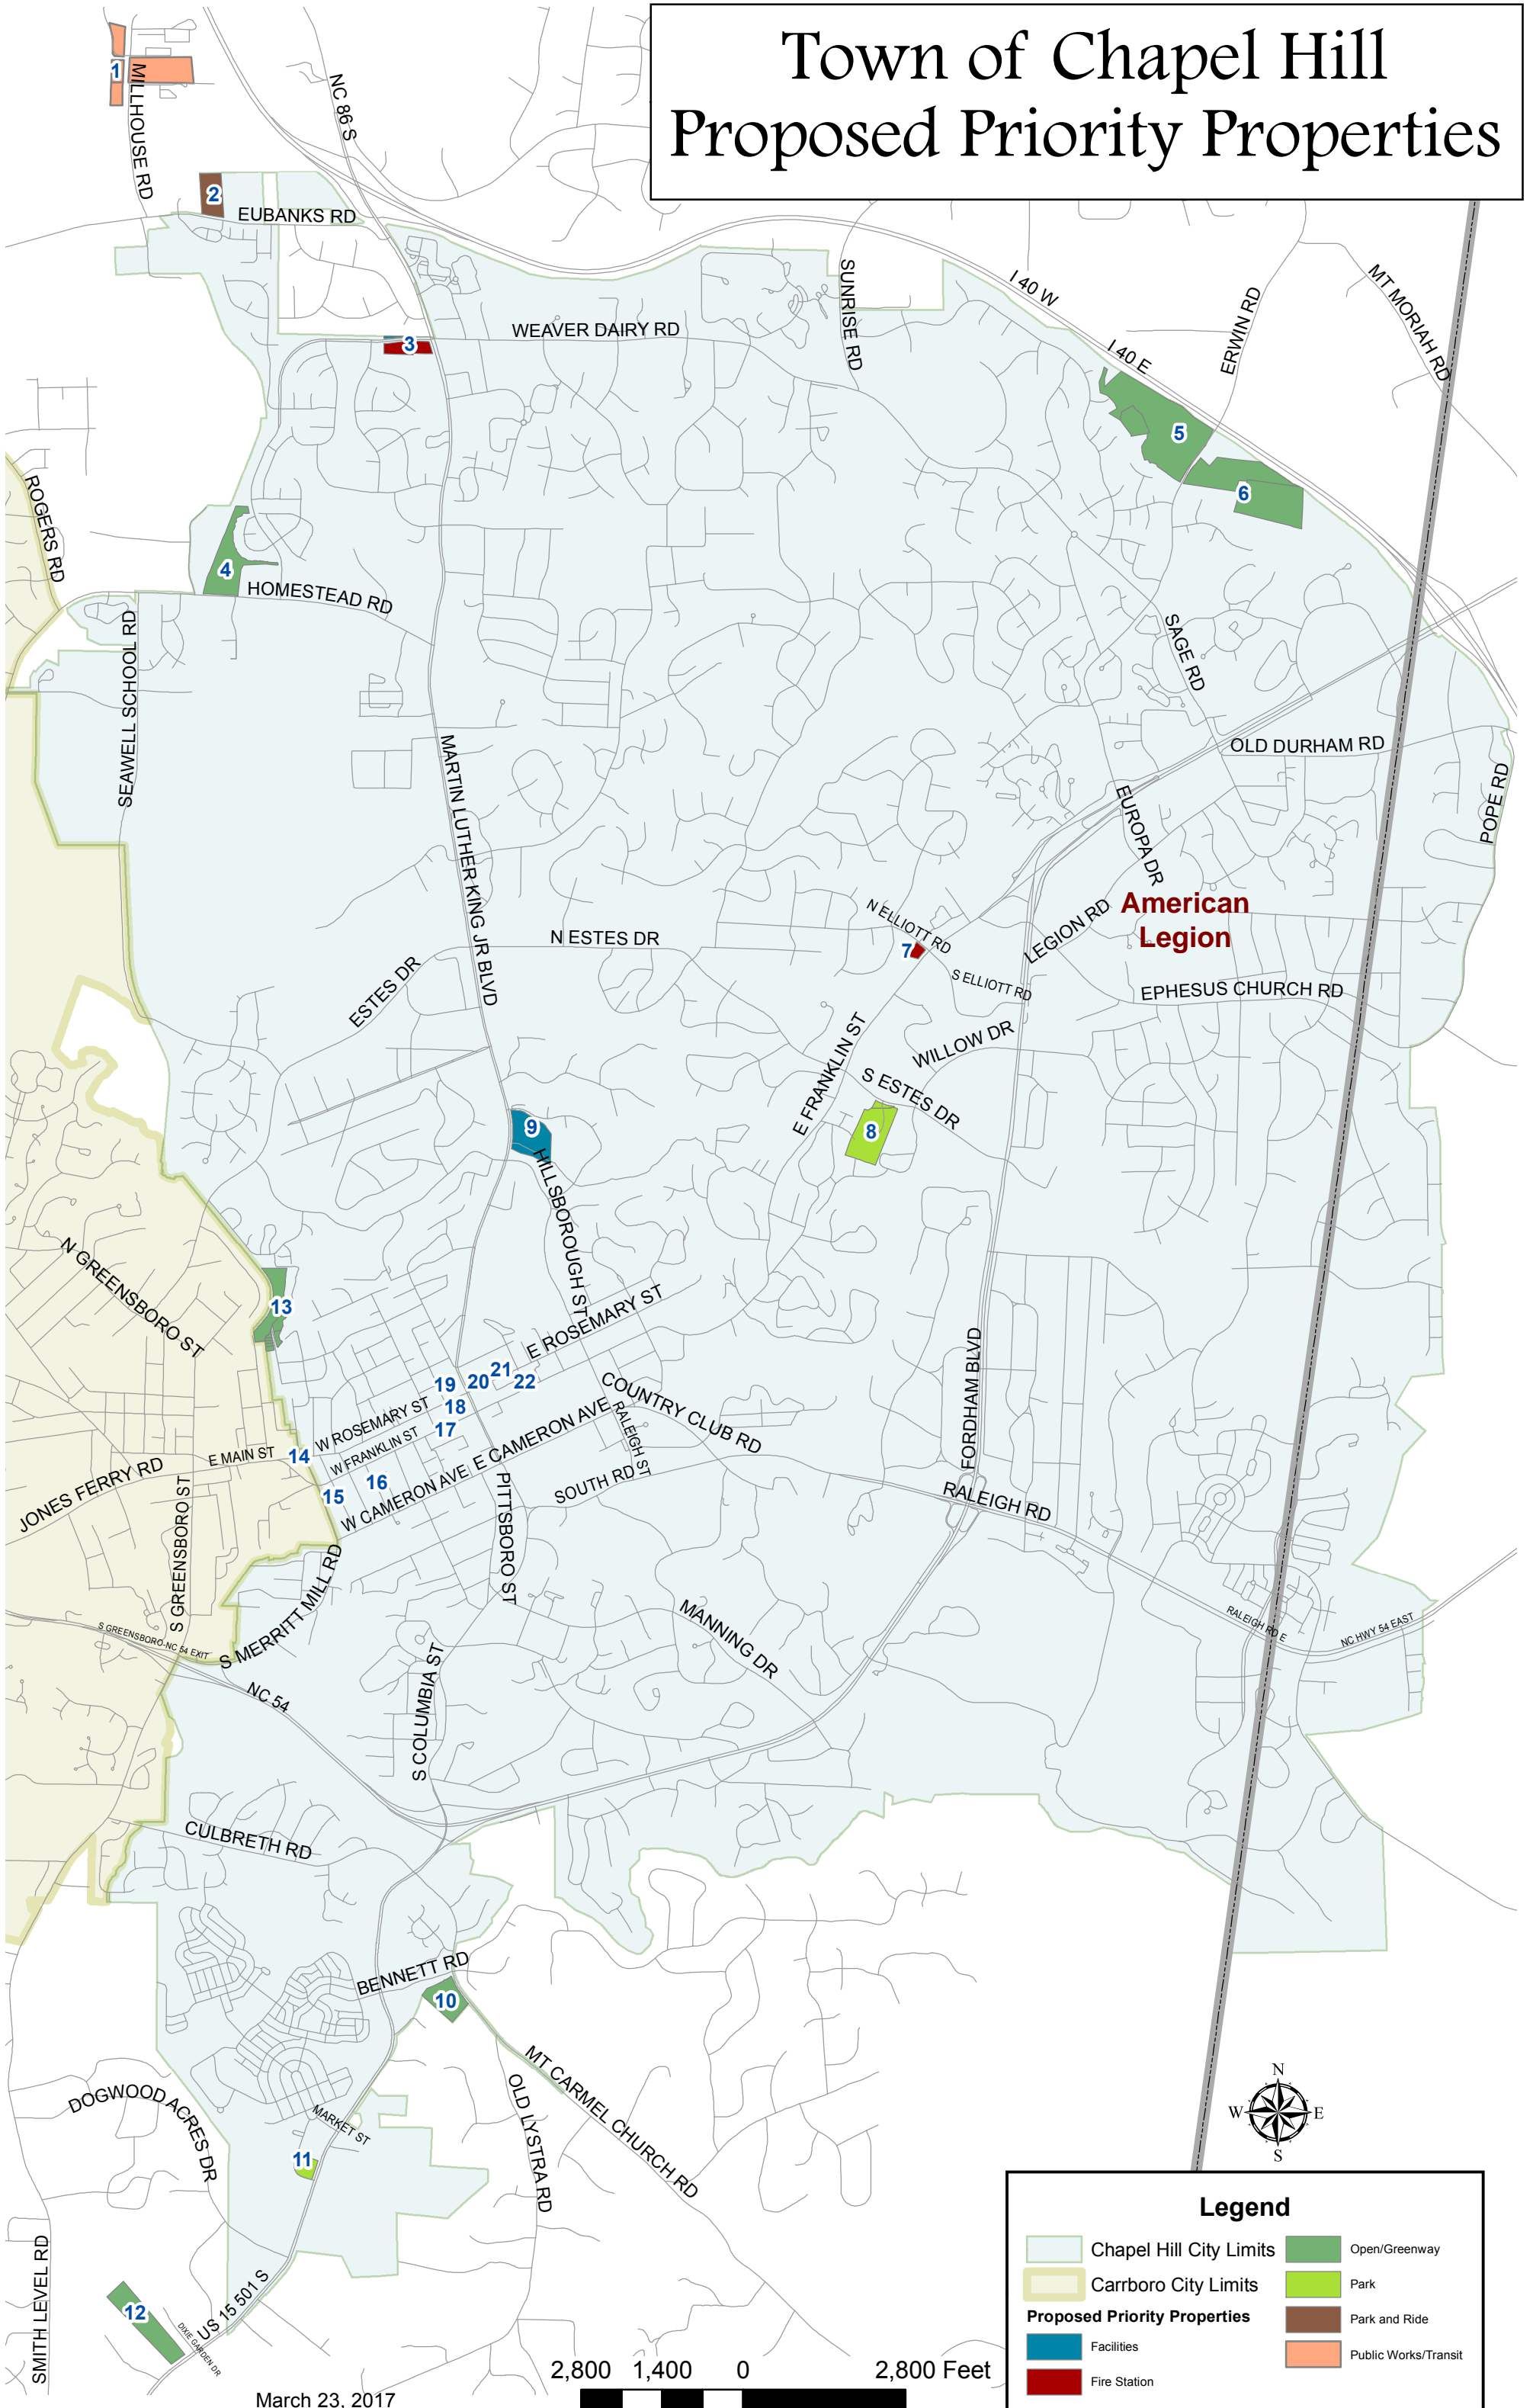

# Town of Chapel Hill Proposed Priority Properties

**Legend**

Chapel Hill City Limits	Open/Greenway
Carrboro City Limits	Park
<b>Proposed Priority Properties</b>	
Facilities	Park and Ride
Fire Station	Public Works/Transit

March 23, 2017

2,800 1,400 0 2,800 Feet