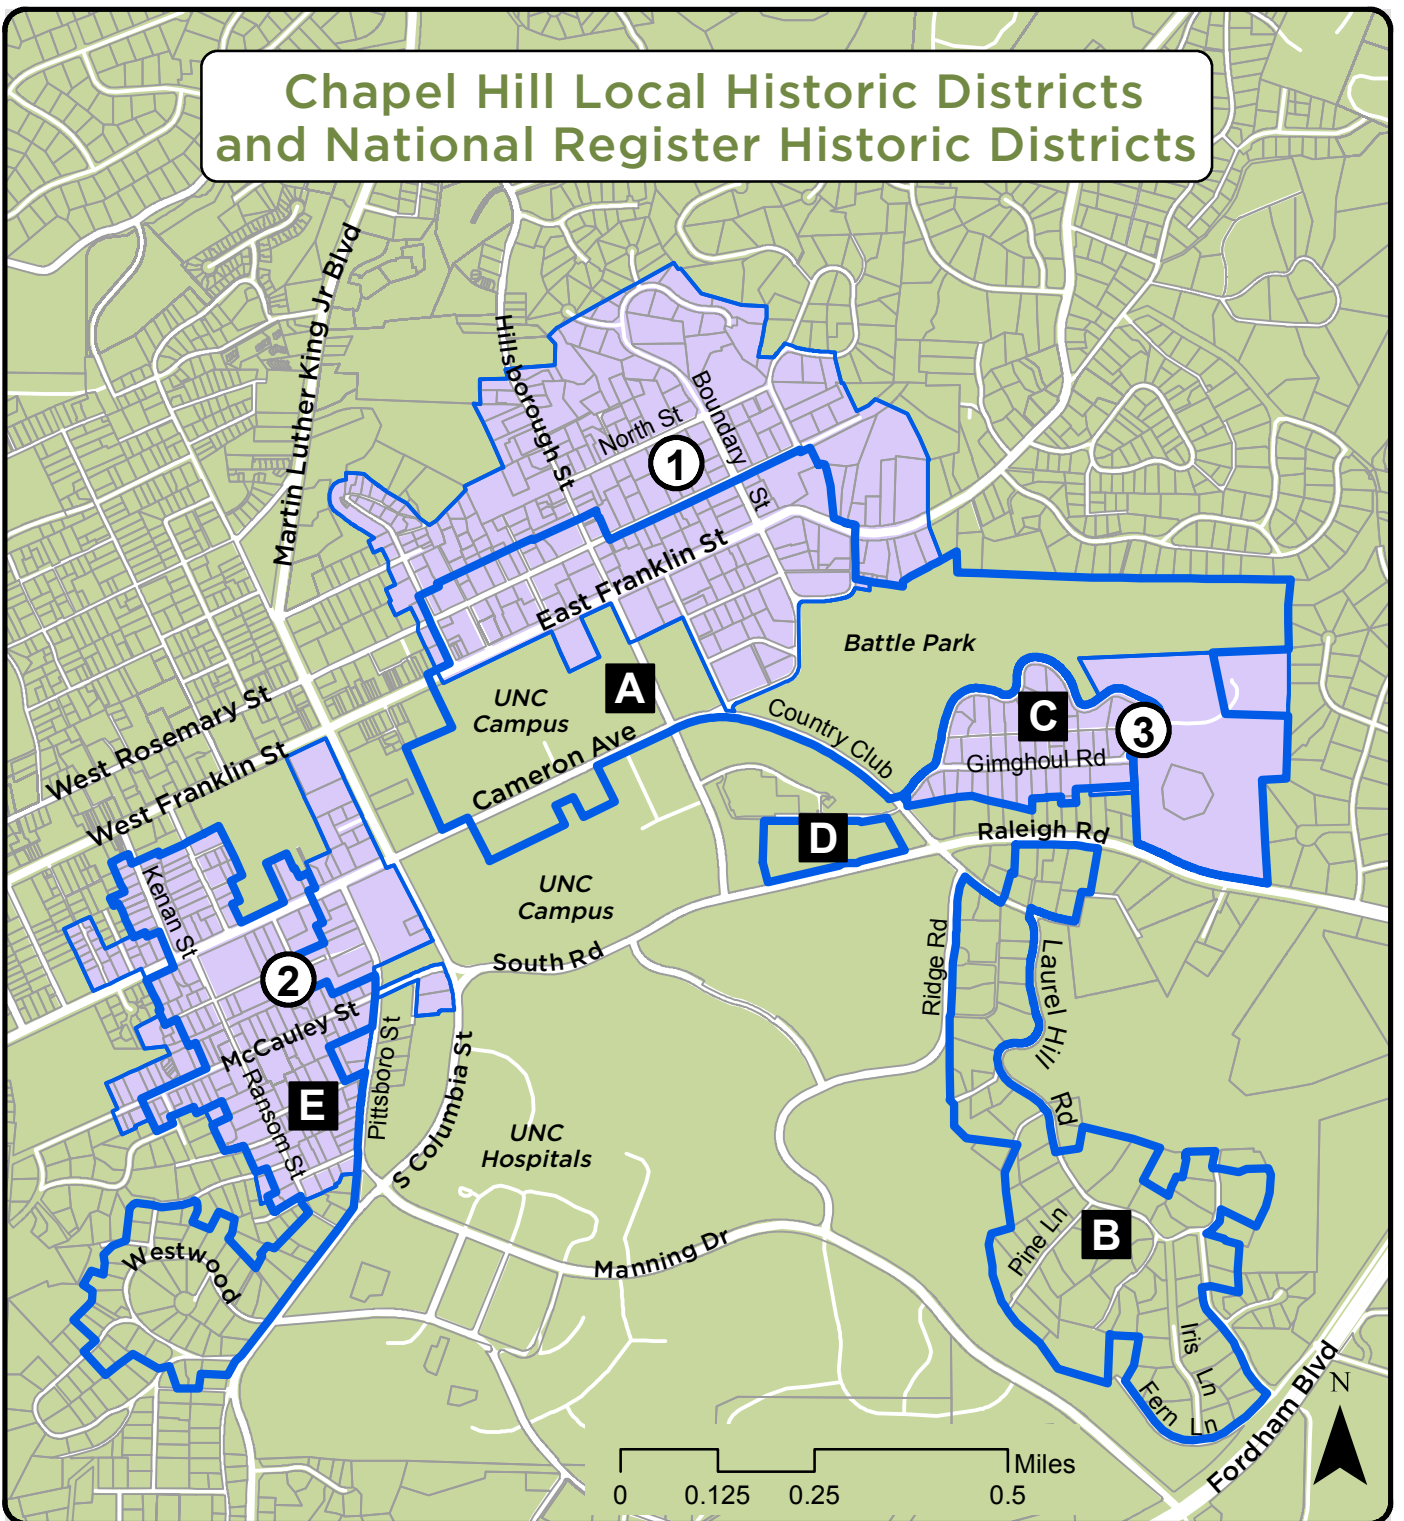

# Chapel Hill Local Historic Districts and National Register Historic Districts

Local Ordinance Historic Districts	Established	Ordinance
<b>1</b> 1. Franklin-Rosemary Historic District 2. Cameron-McCauley Historic District 3. Gimghoul Historic District	1976-12-13 1990-06-11 1993-11-22	O-76-51 90-06-11/O-4B 93-11-22/O-o.2

National Register Historic Districts	Date of Certification
<b>A</b> A. Chapel Hill National Register District B. Rocky Ridge National Register District & District Area Expansion in 2008 C. Gimghoul National Register District D. Old Chapel Hill Cementary E. West Chapel Hill National Register District	1971-12-16 1989-08-08 2008-01-30 1993-08-05 1994-05-03 1998-12-31