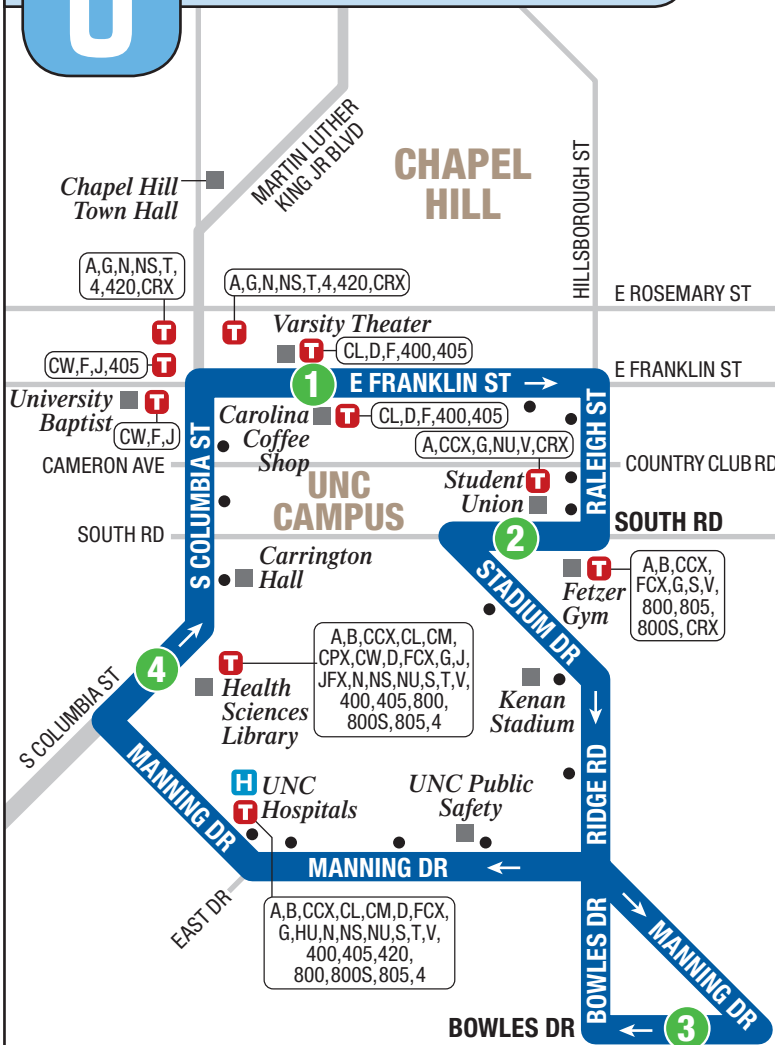

ROUTE U

WEEKDAY: UNC Campus

- Regular Route
- Timepoint
- Bus Stop
- Park & Ride
- Connection Point
- Connecting Route(s)
- Points of Interest

© 2018, Chapel Hill Transit
Design by Smartmaps, Knoxville, TN

ROUTE U WEEKDAY SCHEDULE

Stop #	1 E Franklin St at Carolina Coffee Shop	2 South Road at Student Union	3 Bowles Dr at S11 Lot Driveway	4 S Columbia St at Health Sciences Library	1 E Franklin St at Carolina Coffee Shop
AM	3427	3360	3230	3223	3427
	7:00	7:05	7:11	7:19	7:24
	7:15	7:20	7:26	7:34	7:39
	7:30	7:35	7:41	7:49	7:54
	7:45	7:50	7:56	8:04	8:09
	8:00	8:05	8:11	8:19	8:24
	8:15	8:20	8:26	8:34	8:39
	8:30	8:35	8:41	8:49	8:54
	8:45	8:50	8:56	9:04	9:09
	9:00	9:05	9:11	9:19	9:24
	9:15	9:20	9:26	9:34	9:39
	9:30	9:35	9:41	9:49	9:54
	9:45	9:50	9:56	10:04	10:09
	10:00	10:05	10:11	10:19	10:24
	10:15	10:20	10:26	10:34	10:39
	10:30	10:35	10:41	10:49	10:54
10:45	10:50	10:56	11:04	11:09	
11:00	11:05	11:11	11:19	11:24	
11:15	11:20	11:26	11:34	11:39	
11:30	11:35	11:41	11:49	11:54	
11:45	11:50	11:56	12:04	12:09	
PM	12:00	12:05	12:11	12:19	12:24
	12:15	12:20	12:26	12:34	12:39
	12:30	12:35	12:41	12:49	12:54
	12:45	12:50	12:56	1:04	1:09
	1:00	1:05	1:11	1:19	1:24
	1:15	1:20	1:26	1:34	1:39
	1:30	1:35	1:41	1:49	1:54
	1:45	1:50	1:56	2:04	2:09
	2:00	2:05	2:11	2:19	2:24
	2:15	2:20	2:26	2:34	2:39
	2:30	2:35	2:41	2:49	2:54
	2:45	2:50	2:56	3:04	3:09
	3:00	3:05	3:11	3:19	3:24
	3:15	3:20	3:26	3:34	3:39
	3:30	3:35	3:41	3:49	3:54
	3:45	3:50	3:56	4:04	4:09
4:00	4:05	4:11	4:19	4:24	
4:15	4:20	4:26	4:34	4:39	
4:30	4:35	4:41	4:49	4:54	
4:45	4:50	4:56	5:04	5:09	
5:00	5:05	5:11	5:19	5:24	
5:15	5:20	5:26	5:34	5:39	
5:30	5:35	5:41	5:49	5:54	
5:45	5:50	5:56	6:04	6:09	
6:00	6:05	6:11	6:19	6:24	
6:15	6:20	6:26	6:34	6:39	
6:30	6:35	6:41	6:49	6:54	
6:45	6:50	6:56	7:04	7:09	
7:00	7:05	7:11	7:19	7:24	
7:15	7:20	7:26	7:34	7:39*	
7:30	7:35	7:41	7:49	7:54*	

* To garage.