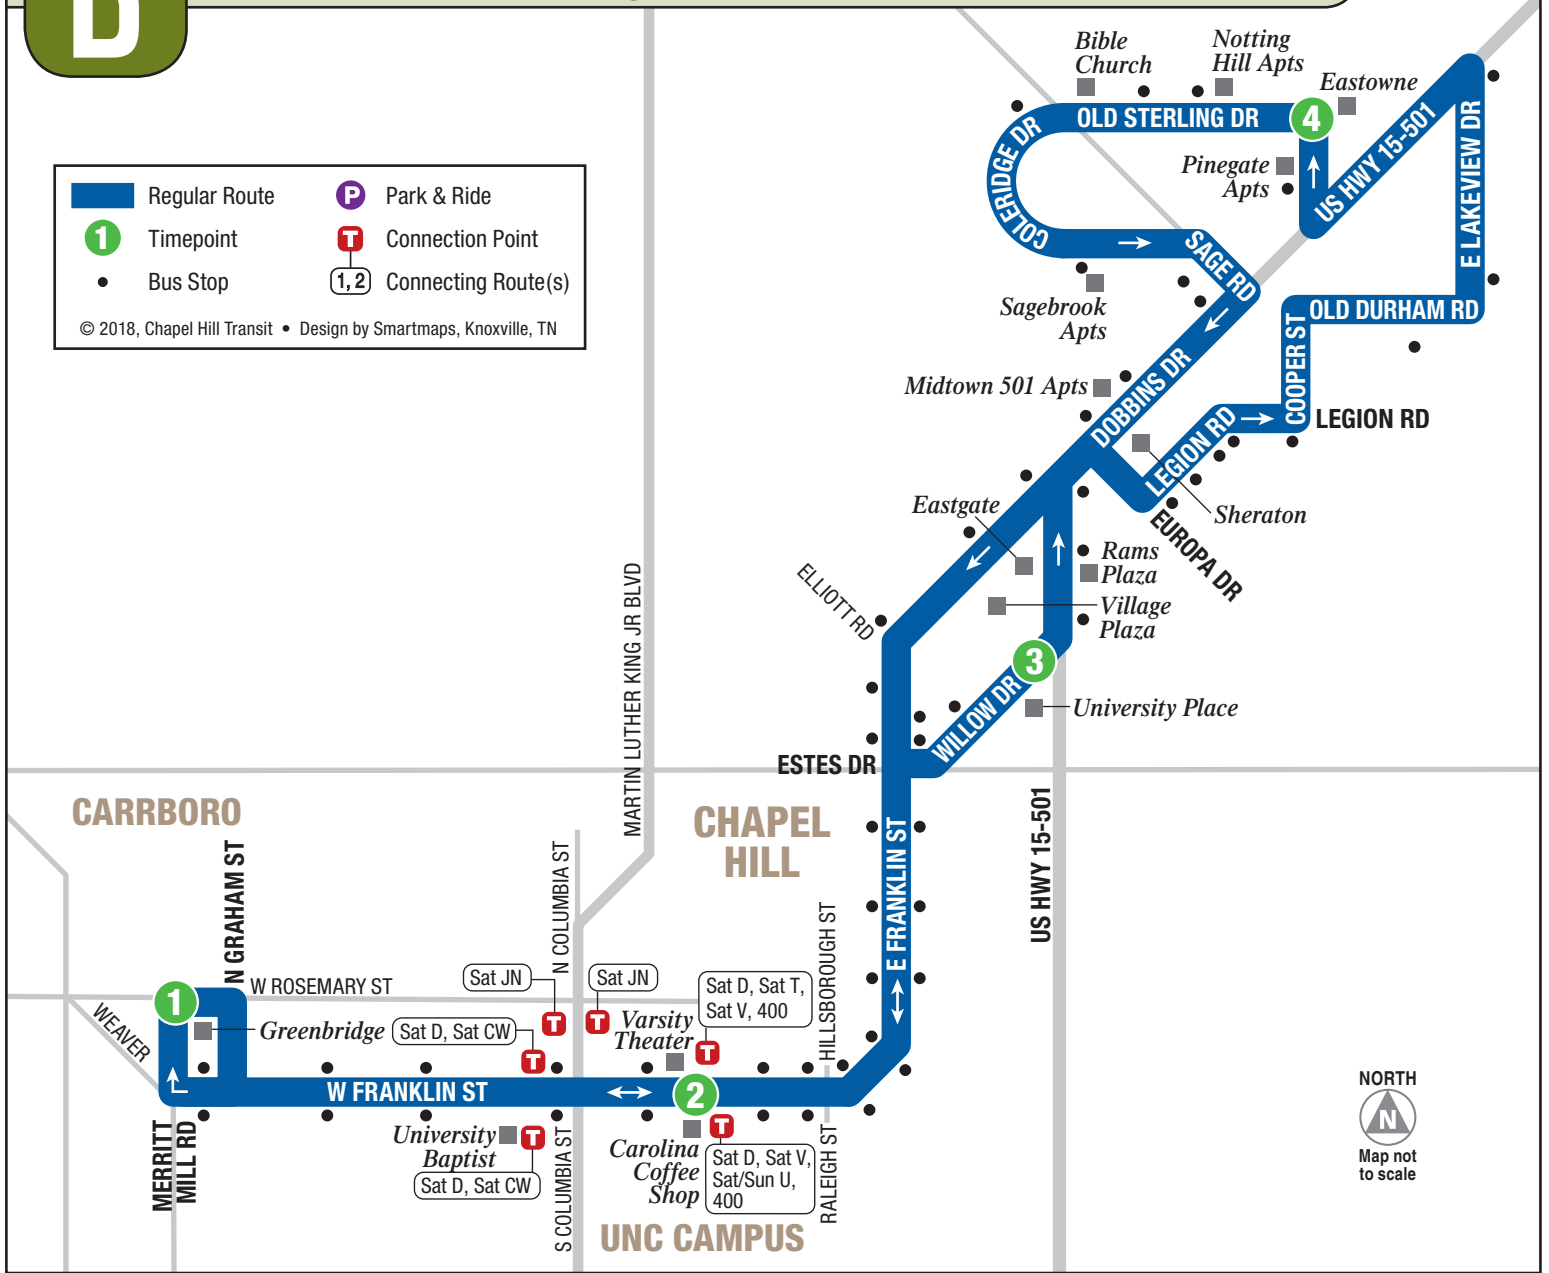

# ROUTE D

## SATURDAY: Greenbridge / University Place / Eastowne

1 Regular Route     P Park & Ride  
1 Timepoint     T Connection Point  
 Bus Stop     1, 2 Connecting Route(s)  
© 2018, Chapel Hill Transit • Design by Smartmaps, Knoxville, TN

### ROUTE D: TO EASTOWNE

Stop #	1 West Rosemary St at Greenbridge 3702	2 E Franklin St at Carolina Coffee Shop 3427	3 University Place 3377	4 Old Sterling Rd at Eastowne Dr 3292
AM	8:30	8:33	8:44	9:00
	9:35	9:38	9:49	10:05
	10:40	10:43	10:54	11:10
	11:45	11:48	11:59	12:15
	12:50	12:53	1:04	1:20
PM	1:55	1:58	2:09	2:25
	3:00	3:03	3:14	3:30
	4:05	4:08	4:19	4:35
	5:10	5:13	5:24	5:40
	6:15	6:18	6:29	6:45 *

### ROUTE D: TO GREENBRIDGE

Stop #	4 Old Sterling Rd at Eastowne Dr 3292	3 University Place 3377	2 E Franklin St at Varsity Theater 3428	1 West Rosemary St at Greenbridge 3702
AM	8:00	8:12	8:22	8:25
	9:05	9:17	9:27	9:30
	10:10	10:22	10:32	10:35
	11:15	11:27	11:37	11:40
	12:20	12:32	12:42	12:45
PM	1:25	1:37	1:47	1:50
	2:30	2:42	2:52	2:55
	3:35	3:47	3:57	4:00
	4:40	4:52	5:02	5:05
	5:45	5:57	6:07	6:10