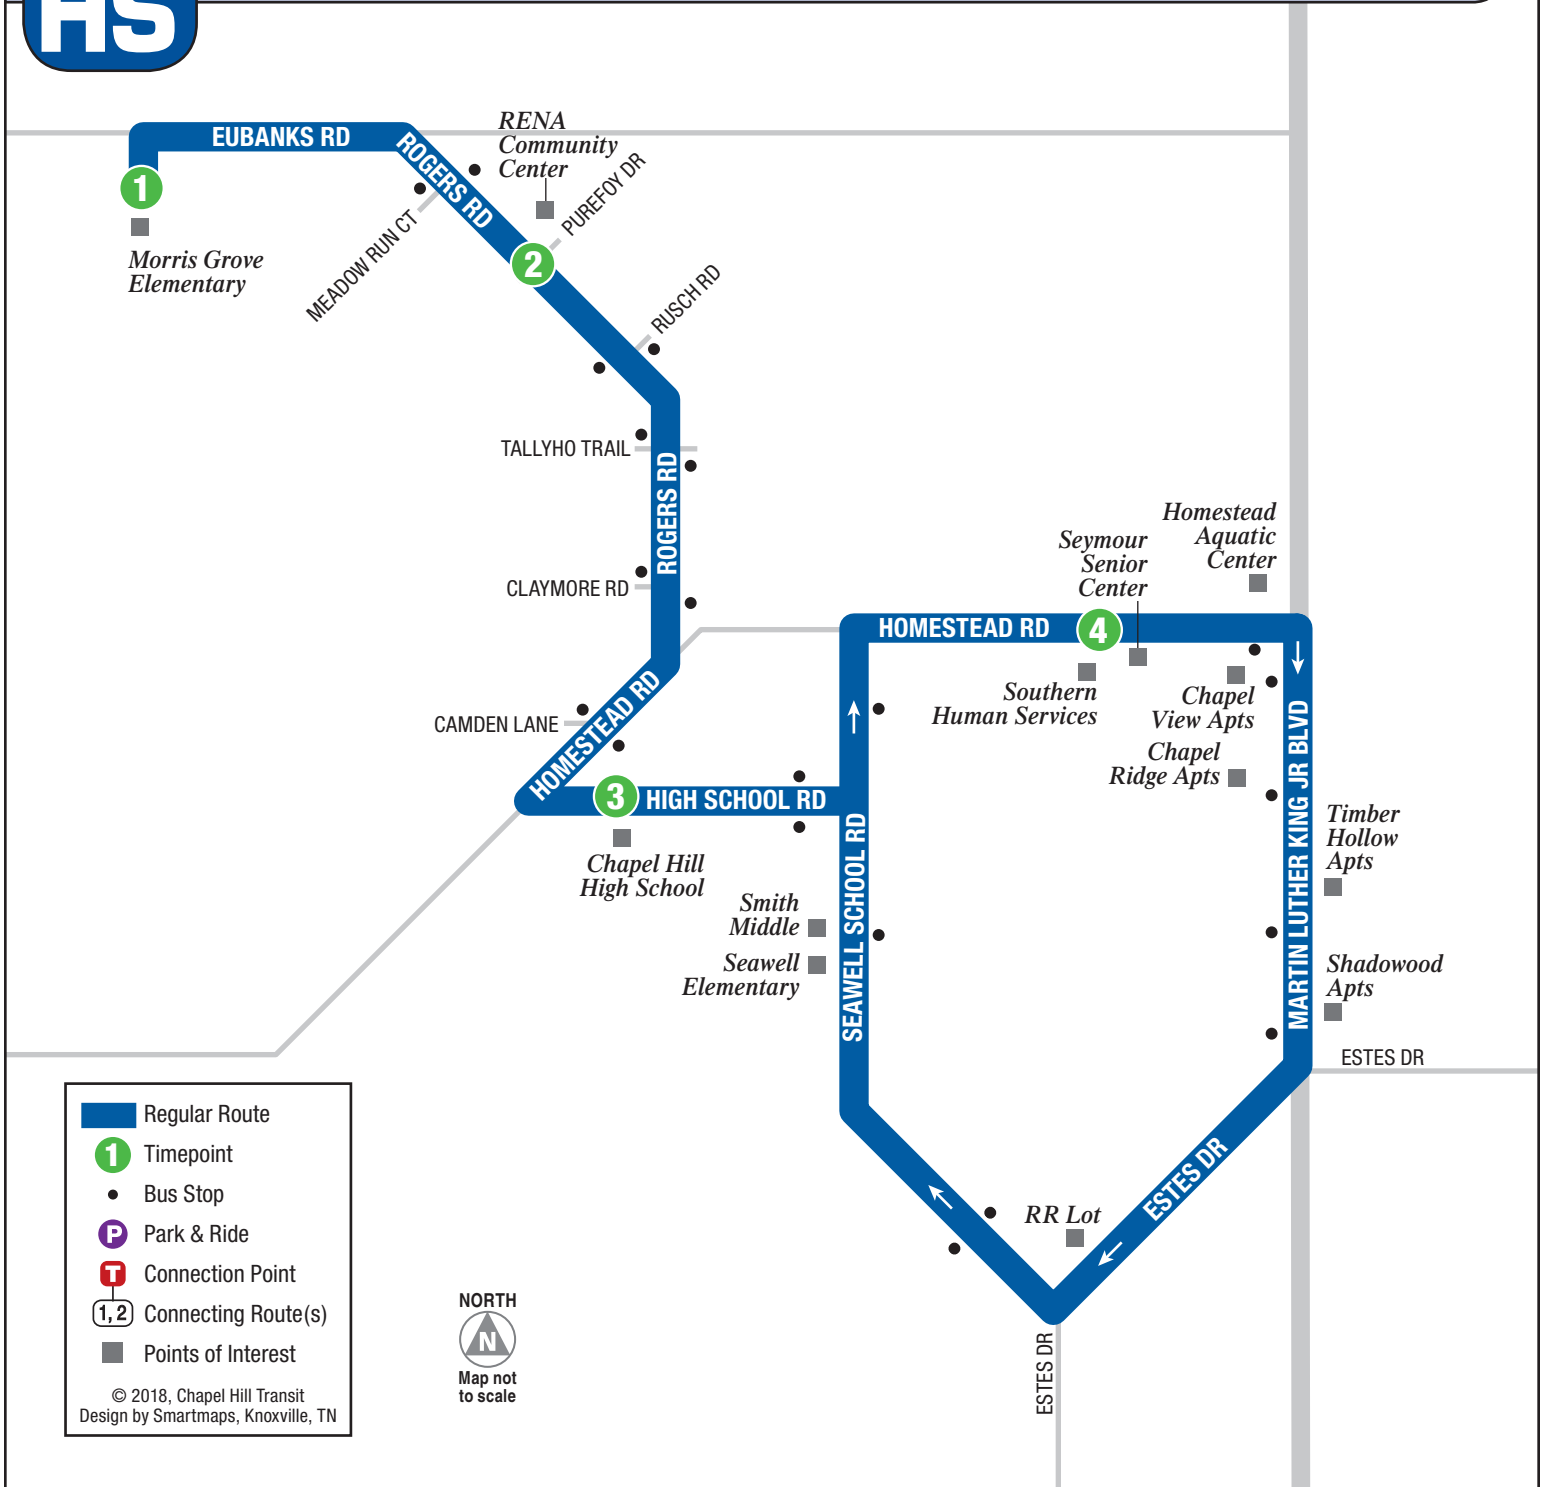

ROUTE HS

Chapel Hill High / Martin Luther King, Jr. Blvd / Southern Human Services

ROUTE HS SCHEDULE

Stop #	Morris Grove Elementary (1)	Rogers Rd at Purefoy Dr (2)	Chapel Hill High School (3)	Homestead Road at Senior Center (1)	Chapel Hill High School (3)	Morris Grove Elementary (1)
	3698	3695	3614	3610	3681	3698
AM	5:45	5:49	5:55	5:58	6:04	6:12
	6:15	6:19	6:25	6:28	6:34	6:42
	6:45	6:49	6:55	6:58	7:04	7:12
	7:15	7:19	7:25	7:28	7:34	7:42
	7:45	7:49	7:55	7:58	8:04	8:12
	8:15	8:19	8:25	8:28	8:34	8:42
	8:45	8:49	8:55	8:58	9:04	9:12
PM	9:15	9:19	9:25 ^	9:28	9:34	9:42 *
	—	—	—	—	11:15	11:23
	11:23	11:27	11:33	11:36	11:42	11:50 *
	2:55	2:59	3:05	3:08	3:14	3:22
	3:25	3:29	3:35	3:38	3:44	3:52
	3:55	3:59	4:05	4:08	4:14	4:22
	4:25	4:29	4:35	4:38	4:44	4:52
4:55	4:59	5:05	5:08	5:14	5:22	
5:25	5:29	5:35	5:38	5:44	5:52	
5:55	5:59	6:05	6:08	6:14	6:22 *	

*To garage.

Route HS Transfer Options

To Morris Grove: Martin Luther King, Jr. Blvd. at Shadowood
Martin Luther King, Jr. Blvd. at Homestead

To Martin Luther King, Jr. Blvd.: Martin Luther King, Jr. Blvd. at Chapel View
Martin Luther King, Jr. Blvd. at Shadowood
Homestead at Seymour Center

INSTRUCTIONS

- 1** The bus stops at this location at listed times. See times listed below the matching symbol in the timetable.
- Only certain trips operate along this portion of the route. See the schedule for trips that provide service here.
- Express service. No stops are served along this portion of the route.
- Transfer point. Shows where bus intersects with other CHT routes available for transfer. GoTriangle (Routes 400, 405, 420, CRX, 800) and PART (Route 4) also serve some transfer points.

1	2	3	4
10:00	—	10:40	11:00
11:00	11:15	11:40	12:00
12:00	—	12:40	1:00
1:00	1:15	1:40	2:00