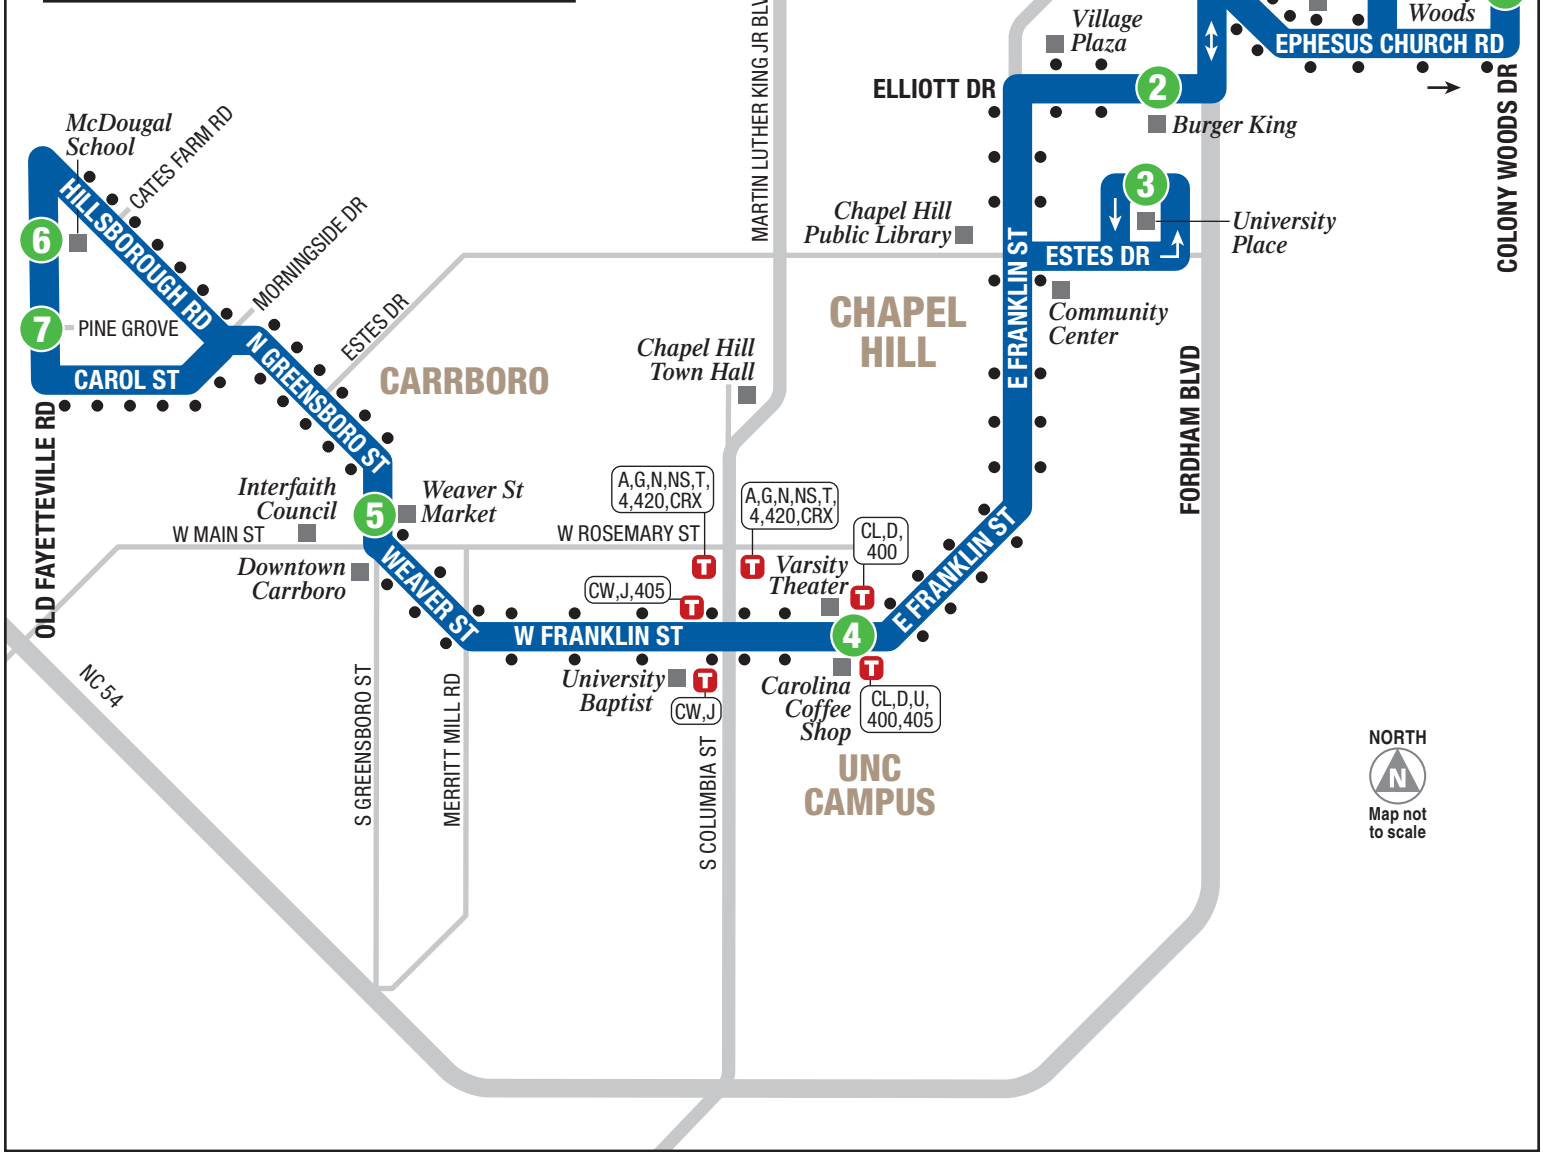

ROUTE F: SERVICE TO OLD FAYETTEVILLE

Stop #	Colony Woods Dr at Overland Dr	Elliott Rd opposite Burger King	University Place	E Franklin St at Varsity Theater	Weaver St at Weaver St Market	McDougle School
Stop #	3017	3069	3377	3428	3507	3547
AM	—	—	—	—	—	6:50
	—	—	—	—	—	7:34
	7:20	7:29	—	7:45	7:52	8:09
	7:45	7:54	7:59	8:13	8:20	8:40
	8:04	8:13	8:20	8:34	8:41	—
	9:04	9:13	9:18	9:32	9:39	9:55
	9:55	10:04	10:09	10:23	10:30	—
	11:00	11:09	11:14	11:28	11:35	—
	11:55	12:04	12:09	12:23	12:30	—
PM	—	—	—	—	—	—
	1:00	1:09	1:14	1:28	1:35	2:50
	1:50	1:59	2:04	2:18	2:25	3:20
	2:50	2:59	3:04	3:18	3:25	—
	3:45	3:54	3:59	4:13	4:20	—
	4:15	4:24	4:29	4:43	4:50	—
	4:48	4:57	5:02	5:16	5:23	—
	5:45	5:54	5:59	6:13	6:20	—
	6:45	6:54	6:59	7:13	7:20	—
	7:45	7:54	7:59	8:13	8:20	—
	8:45	8:54	8:59	9:13	9:20	—

ROUTE F: SERVICE TO COLONY WOODS

Stop #	Old Fayetteville Rd at Pine Grove	Weaver St at Century Center	E Franklin St at Carolina Coffee Shop	University Place	Elliott Rd at Burger King	Colony Woods Dr at Overland Dr
Stop #	3545	3508	3427	3377	3272	3017
AM	—	6:58	7:06	—	7:14	7:20
	—	7:42	7:50	—	7:58	8:04
	8:10	8:20	8:29	8:49	8:56	9:04
	8:41	8:51	9:00	9:20	9:27	9:35 *
	9:00	9:11	9:20	9:40	9:47	9:55
	10:05	10:16	10:25	10:45	10:52	11:00
	11:00	11:11	11:20	11:40	11:47	11:55
	12:05	12:16	12:25	12:45	12:52	1:00
	12:55	1:06	1:15	1:35	1:42	1:50
	1:55	2:06	2:15	2:35	2:42	2:50
PM	2:51	3:01	3:10	3:30	3:37	3:45
	3:21	3:31	3:40	4:00	4:07	4:15
	3:53	4:04	4:13	4:33	4:40	4:48
	4:50	5:01	5:10	5:30	5:37	5:45
	5:20	5:31	5:40	5:55	6:02	6:10 *
	5:50	6:01	6:10	6:30	6:37	6:45
	6:50	7:01	7:10	7:30	7:37	7:45
	7:50	8:01	8:10	8:30	8:37	8:45
	8:38 ^	—	—	—	—	—
	9:38 ^	—	—	—	—	—

T Transfer point. Shows where bus intersects with other CHT routes available for transfer. GoTriangle (Routes 400, 405, 420, 800, CRX) and PART (Route 4) also serve some transfer points.

The bus stops at the times listed below the numbered symbol. Light times are A.M.; bold times are P.M.