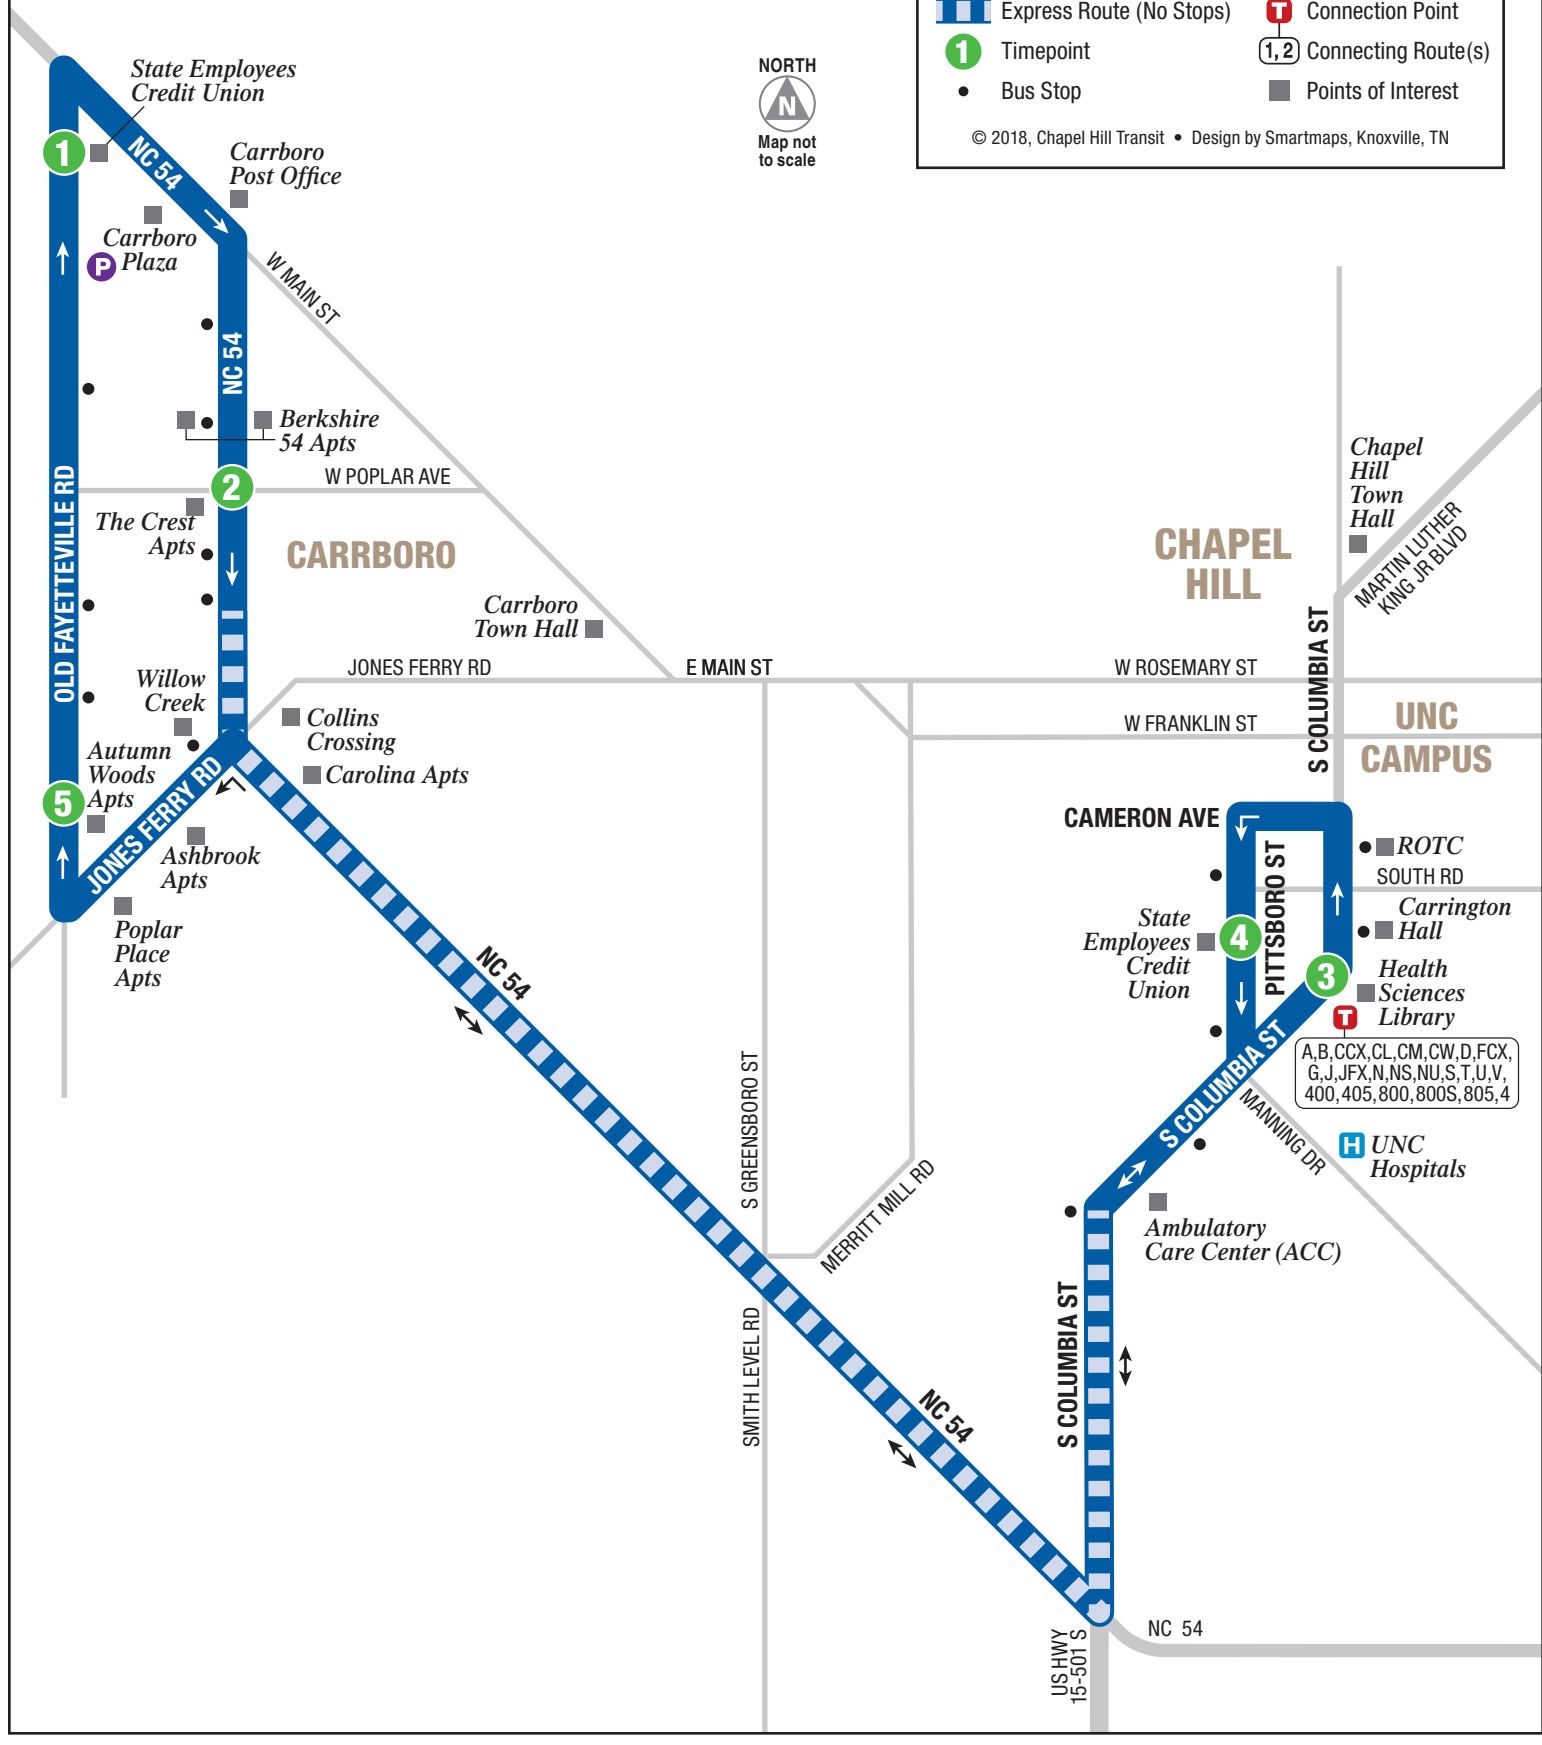

ROUTE CPX

Carrboro Plaza Express

█ Regular Route
█ Express Route (No Stops)
1 Timepoint
● Bus Stop
P Park & Ride
T Connection Point
1,2 Connecting Route(s)
■ Points of Interest

© 2018, Chapel Hill Transit • Design by Smartmaps, Knoxville, TN

ROUTE CPX: AM SCHEDULE

Stop #	Old Fayetteville Rd at NC 54	NC 54 East at Poplar Ave	S Columbia St at Health Sciences Library	Pittsboro St at Credit Union	Old Fayetteville Rd at Jones Ferry Rd	Old Fayetteville Rd at NC 54
	1	2	3	4	5	1
	3132	3488	3223	3226	3137	3132
6:15	6:17	6:26	6:31	6:39	6:41	
6:45	6:47	6:56	7:01	7:09	7:11	
7:00	7:02	7:11	7:16	7:24	7:26	
7:15	7:17	7:26	7:31	7:39	7:41	
7:30	7:32	7:41	7:46	7:54	7:56	
7:45	7:47	7:56	8:01	8:09	8:11	
8:00	8:02	8:11	8:16	8:24	8:26	
8:15	8:17	8:26	8:31	8:39	8:41	
8:30	8:32	8:41 *	—	—	—	
8:45	8:47	8:56	9:01	9:09	9:11	
9:15	9:17	9:26 *	—	—	—	

*These buses travel to garage via Columbia, MLK, Eubanks and will serve all stops.

ROUTE CPX: PM SCHEDULE

Stop #	Old Fayetteville Rd at NC 54	NC 54 East at Poplar Ave	S Columbia St at Health Sciences Library	Pittsboro St at Credit Union	Old Fayetteville Rd at Jones Ferry Rd	Old Fayetteville Rd at NC 54
	1	2	3	4	5	1
	3132	3488	3223	3226	3137	3132
—	—	—	3:48	3:56	4:01	
—	—	—	4:08	4:16	4:21	
4:06	4:10	4:20	4:28	4:36	4:41	
4:26	4:30	4:40	4:48	4:56	5:01	
4:46	4:50	5:00	5:08	5:16	5:21	
5:06	5:10	5:20	5:28	5:36	5:41	
5:26	5:30	5:40	5:48	5:56	6:01	
5:46	5:50	6:00	6:08	6:16	6:21	
6:06	6:10	6:20	6:28	6:36	6:41 ^	
6:26	6:30	6:40	6:48	6:56	7:01 ^	

^ These buses travel to garage via Old Fayetteville, Old Hwy 86, Eubanks and will serve all stops.

For evening service to Carrboro Plaza, see JFX route. For service in the midday, see CW route.

INSTRUCTIONS

1 The bus stops at this location at listed times. See times listed below the matching symbol in the timetable.
█ Only certain trips operate along this portion of the route. See the schedule for trips that provide service here.
█ Express service. No stops are served along this portion of the route.
T 1,2,3 Transfer point. Shows where bus intersects with other CHT routes available for transfer. GoTriangle (Routes 400, 405, 420, CRX, 800) and PART (Route 4) also serve some transfer points.
1 2 3 4 The bus stops at the times listed below the numbered symbol. Light times are A.M.; bold times are P.M.
The timetable shows when the bus is scheduled to depart. Actual times may vary and depend upon traffic and weather conditions. Arrive at the bus stop 3-4 minutes early to avoid missing the bus.

1	2	3	4
10:00	—	10:40	11:00
11:00	11:15	11:40	12:00
12:00	—	12:40	1:00
1:00	1:15	1:40	2:00