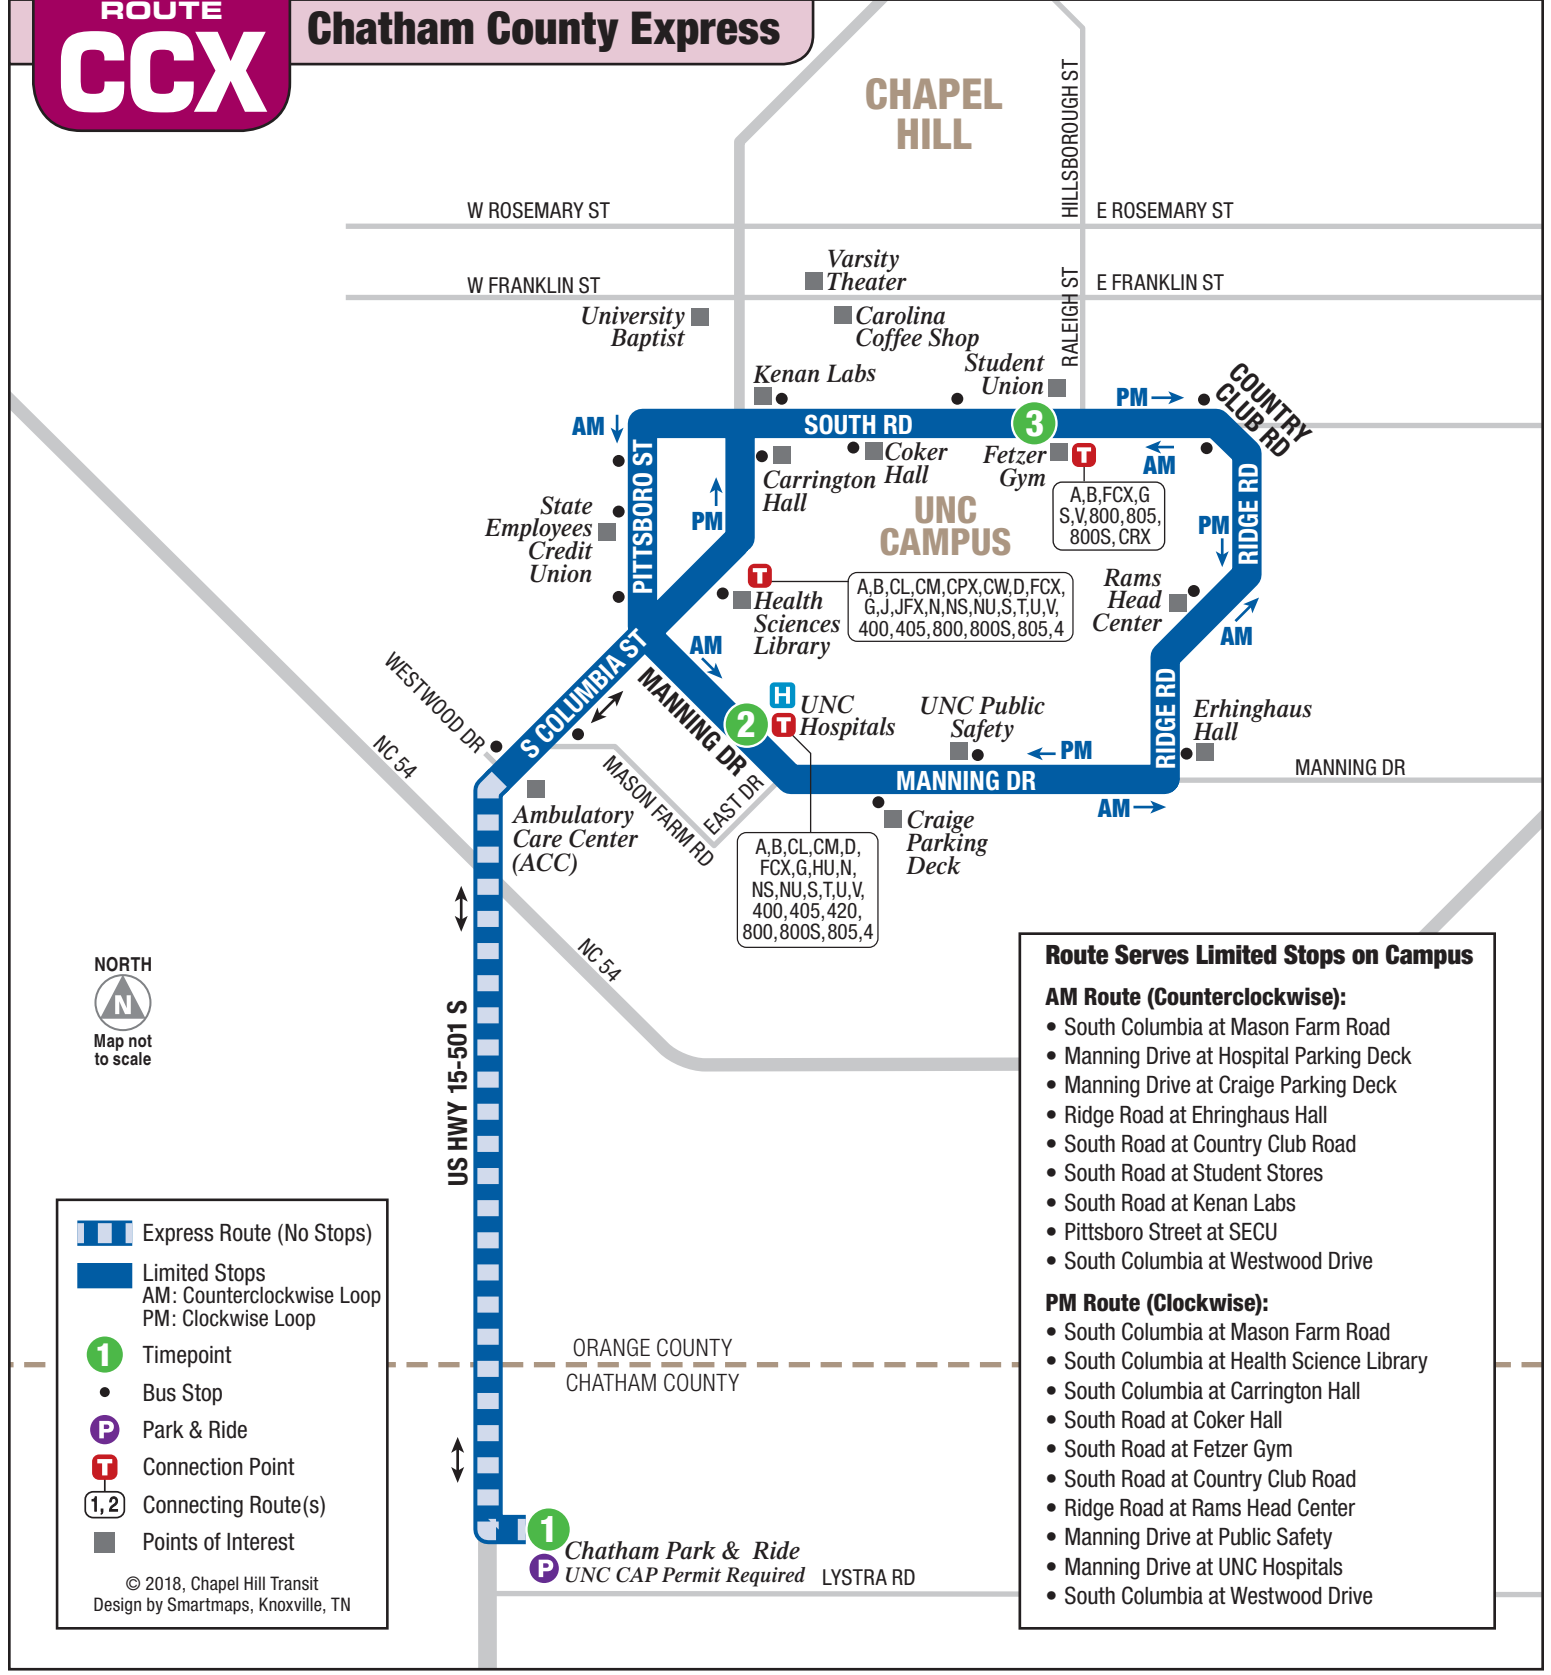

Chatham County Express

- Route Serves Limited Stops on Campus**
- AM Route (Counterclockwise):**
- South Columbia at Mason Farm Road
 - Manning Drive at Hospital Parking Deck
 - Manning Drive at Craige Parking Deck
 - Ridge Road at Ehringhaus Hall
 - South Road at Country Club Road
 - South Road at Student Stores
 - South Road at Kenan Labs
 - Pittsboro Street at SECU
 - South Columbia at Westwood Drive
- PM Route (Clockwise):**
- South Columbia at Mason Farm Road
 - South Columbia at Health Science Library
 - South Columbia at Carrington Hall
 - South Road at Coker Hall
 - South Road at Fetzer Gym
 - South Road at Country Club Road
 - Ridge Road at Rams Head Center
 - Manning Drive at Public Safety
 - Manning Drive at UNC Hospitals
 - South Columbia at Westwood Drive

ROUTE CCX: AM SCHEDULE (Counterclockwise)

Stop #	1 Chatham County Park & Ride Lot	2 Manning Dr at UNC Hospitals Parking Deck	3 South Rd at Student Union	1 Chatham County Park & Ride Lot
6:00	3629	3238	3360	3629
6:15		6:12	6:21	6:39
6:30		6:27	6:36	6:54
6:45		6:42	6:51	7:09
7:00		6:57	7:06	7:24
7:15		7:12	7:21	7:39
7:30		7:27	7:36	7:54
7:45		7:42	7:51	8:09
8:00		7:57	8:06	8:24
8:15		8:12	8:21	8:39
8:30		8:27	8:36	8:54
8:45		8:42	8:51 *	—
9:00		8:57	9:06 *	—
9:40		9:12	9:21	9:39
10:20		9:52	10:01	10:19
11:00		10:32	10:41	10:59
11:40		11:12	11:21	11:39
		11:52	12:01	12:19